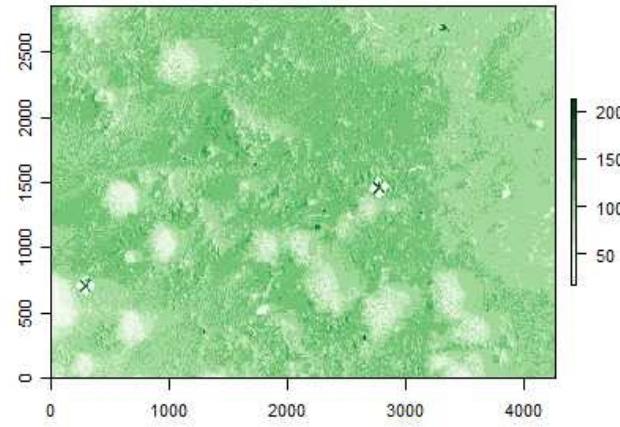

Green Reflectance