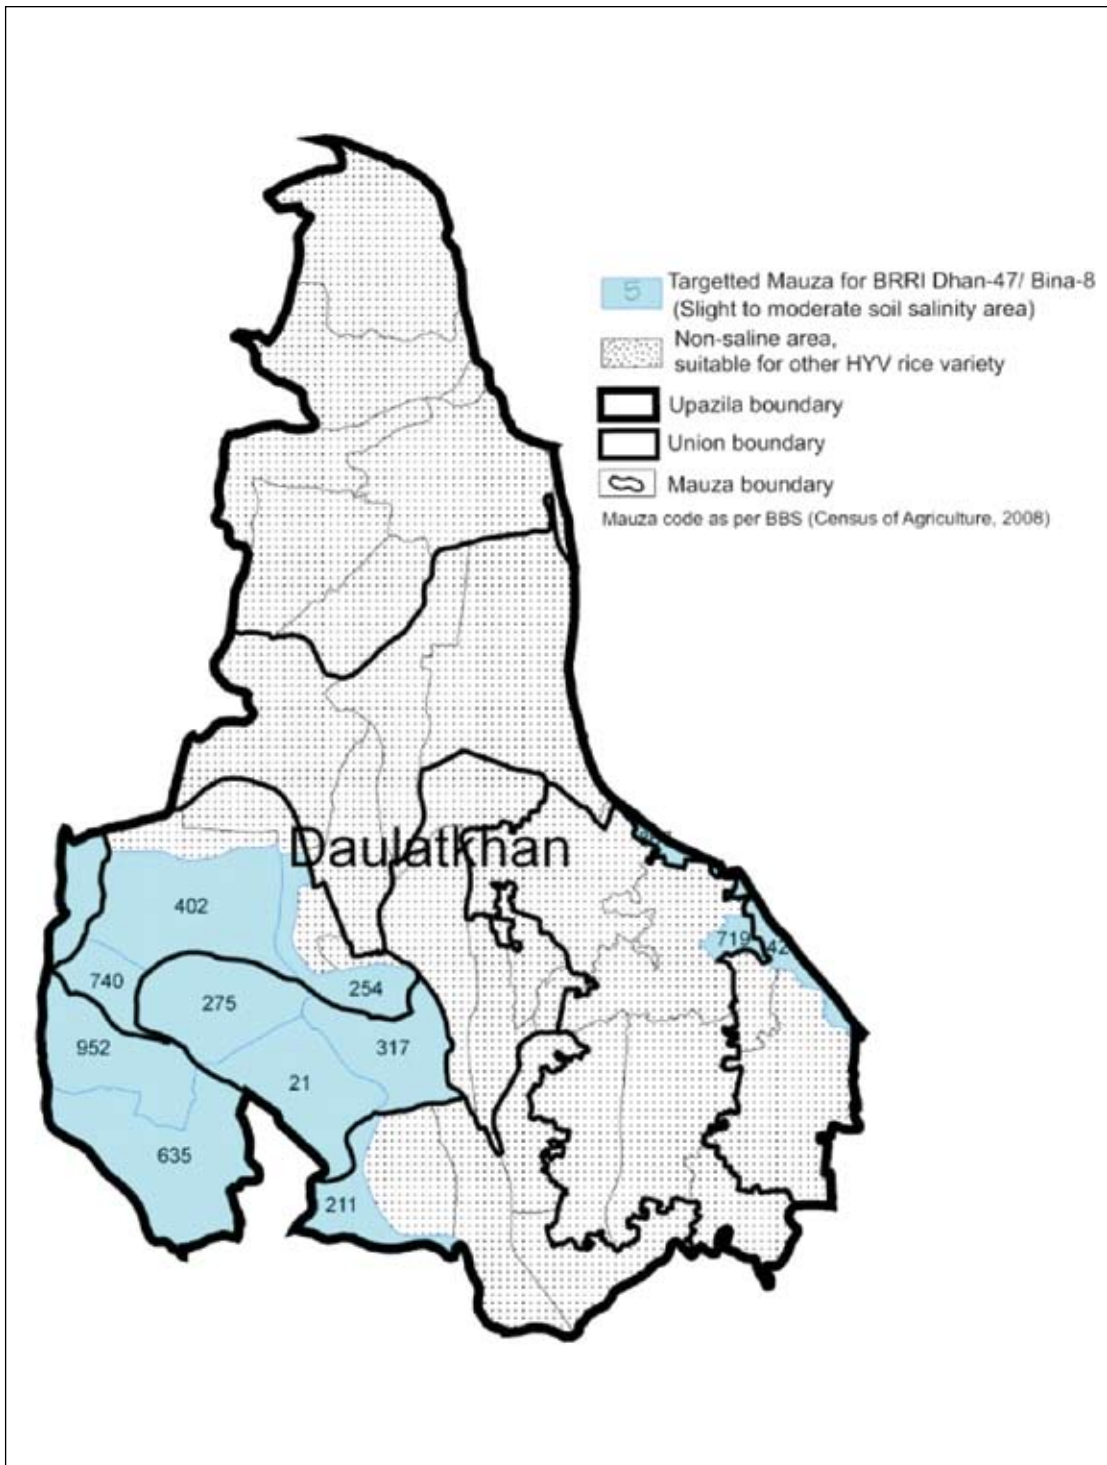

Map 4.23 Daulatkhan Upazila, Bhola District