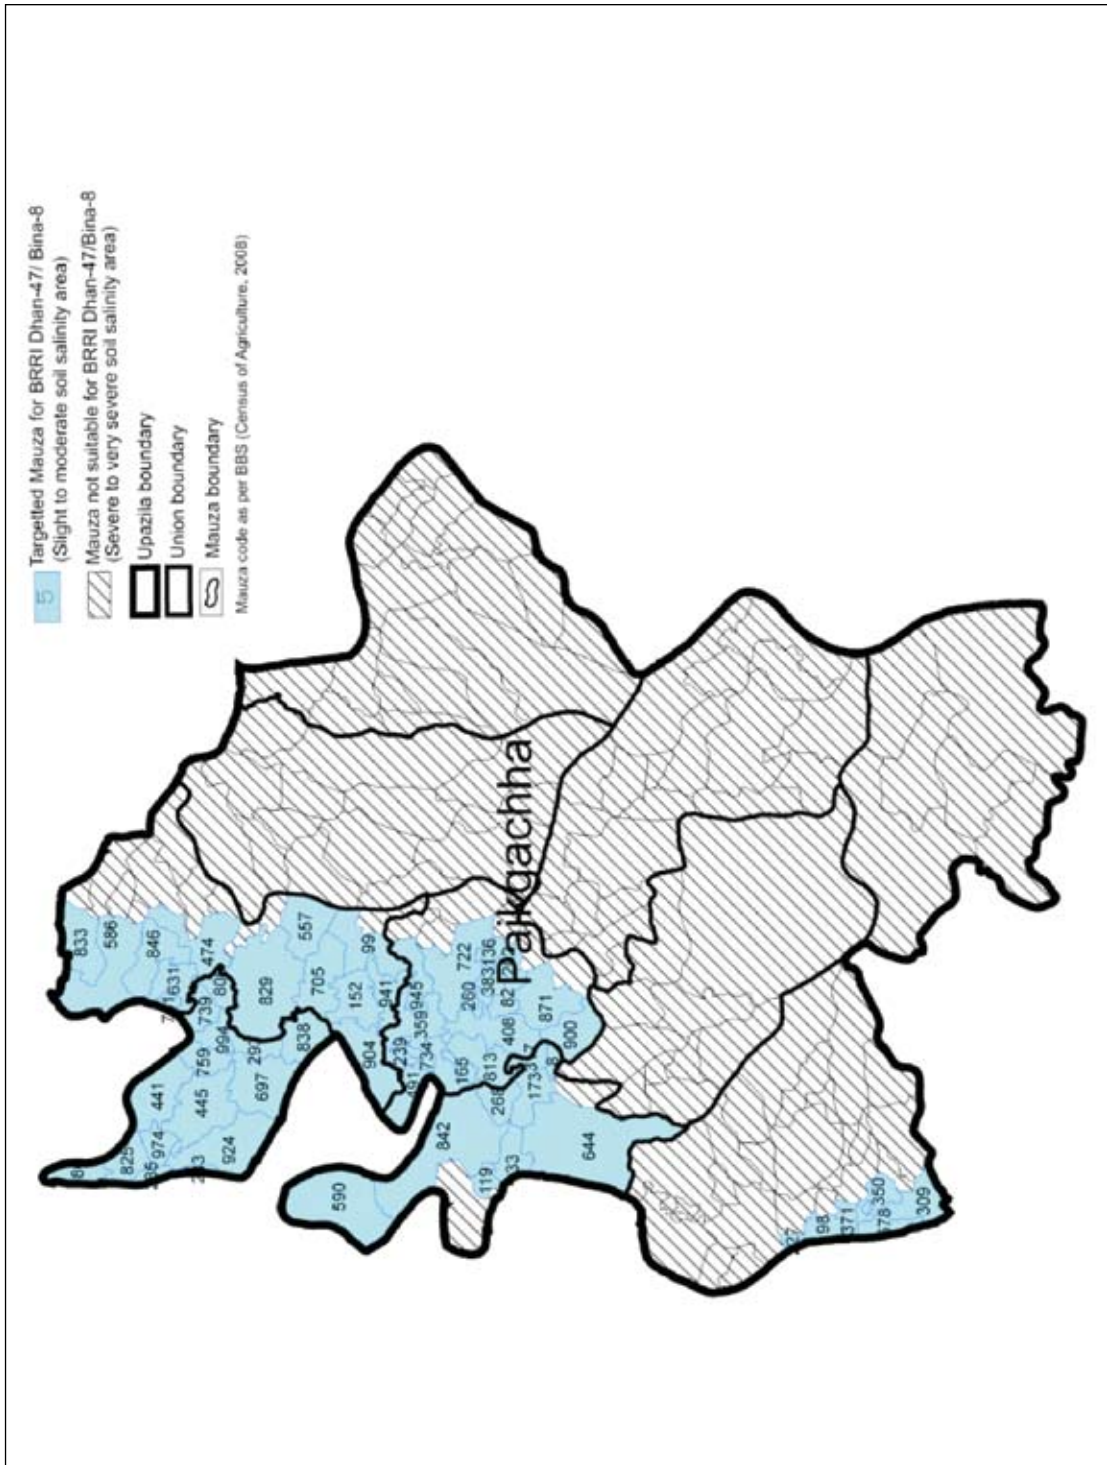

Map 4.41 Paikgachha Upazila, Khulna District