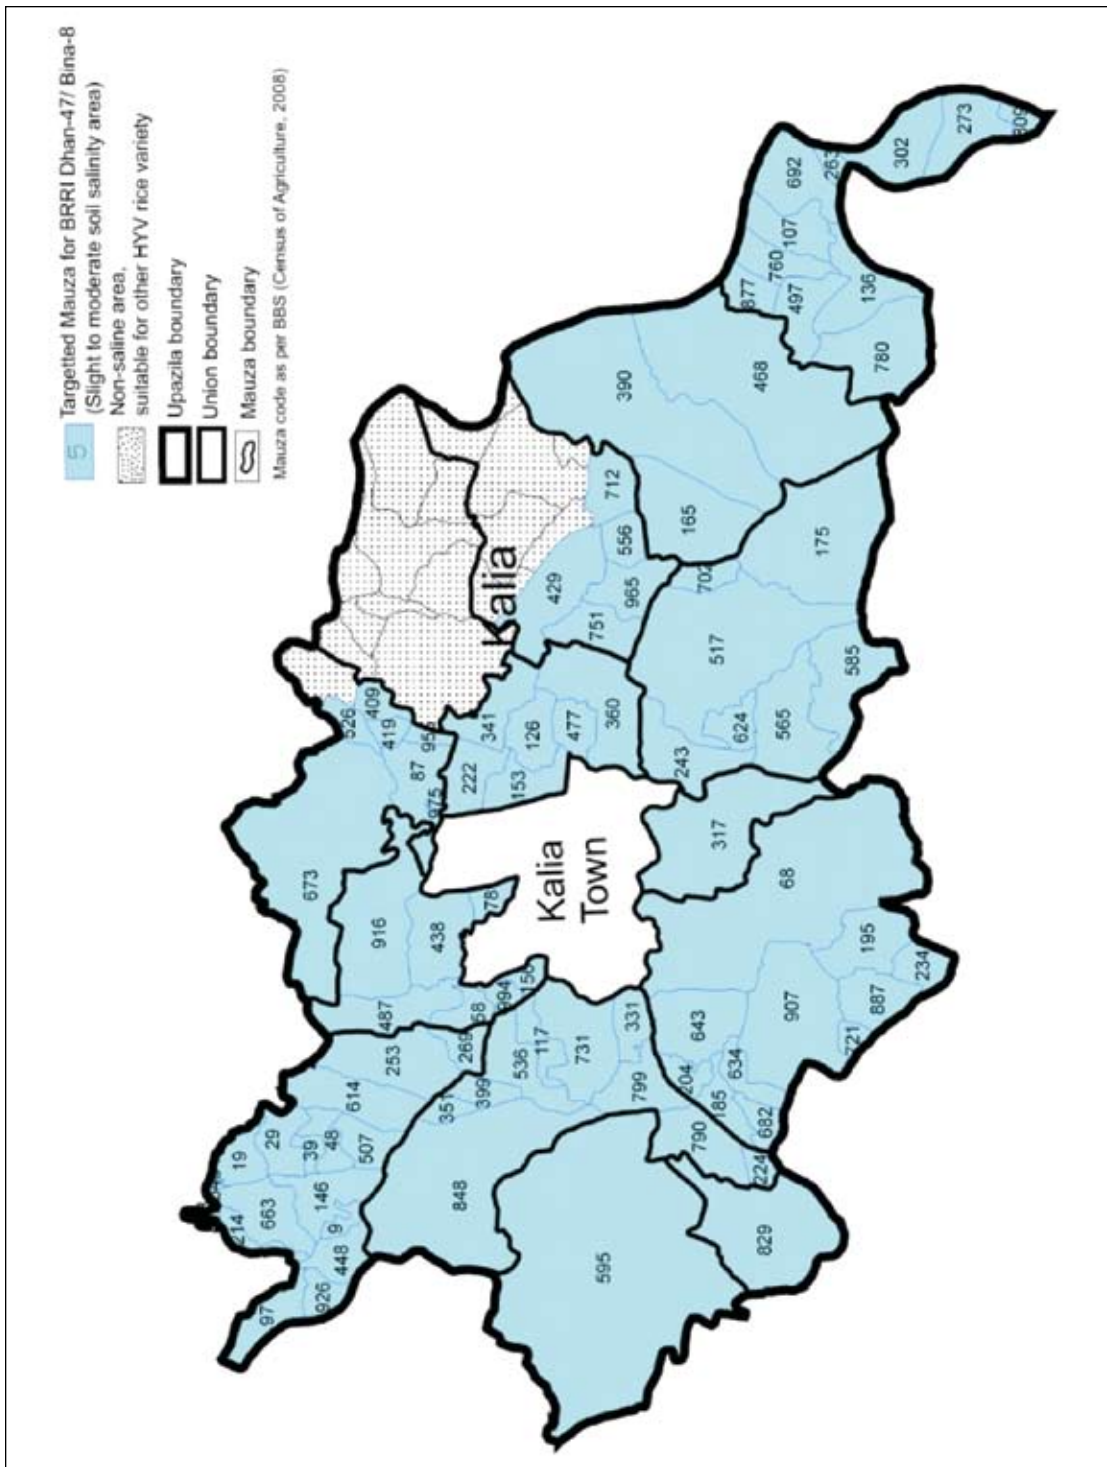

Map 4.45 Kalia Upazila, Narail District