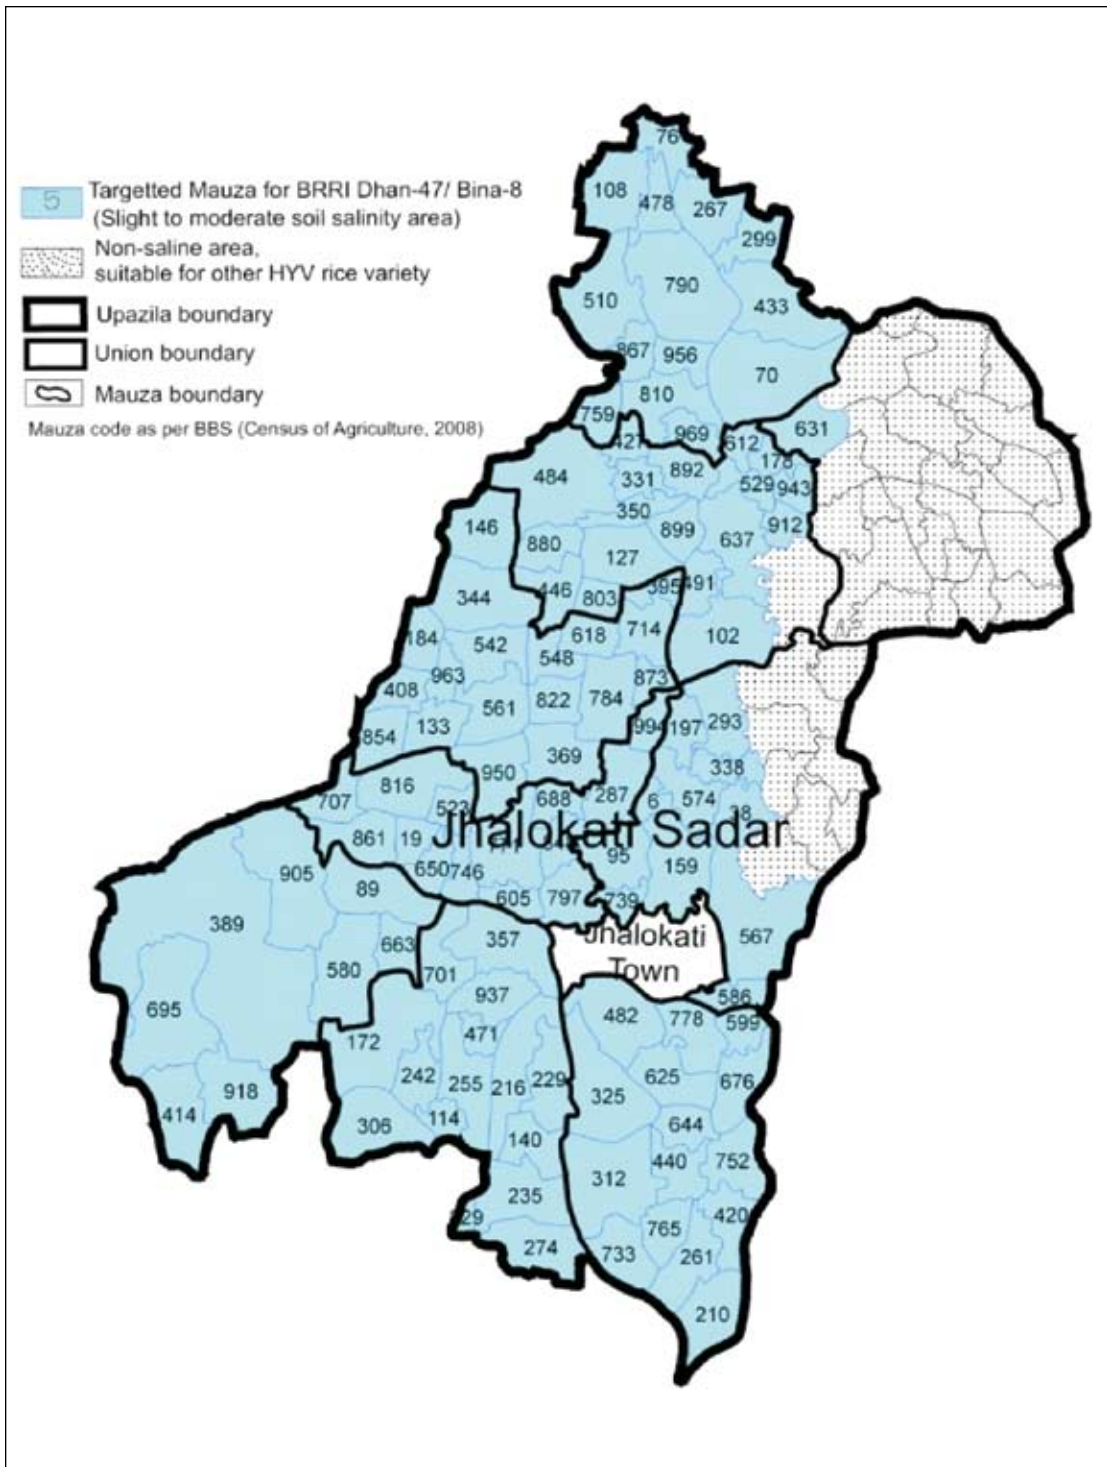

Map 4.34 Jhalokati Sadar Upazila, Jhalokati District