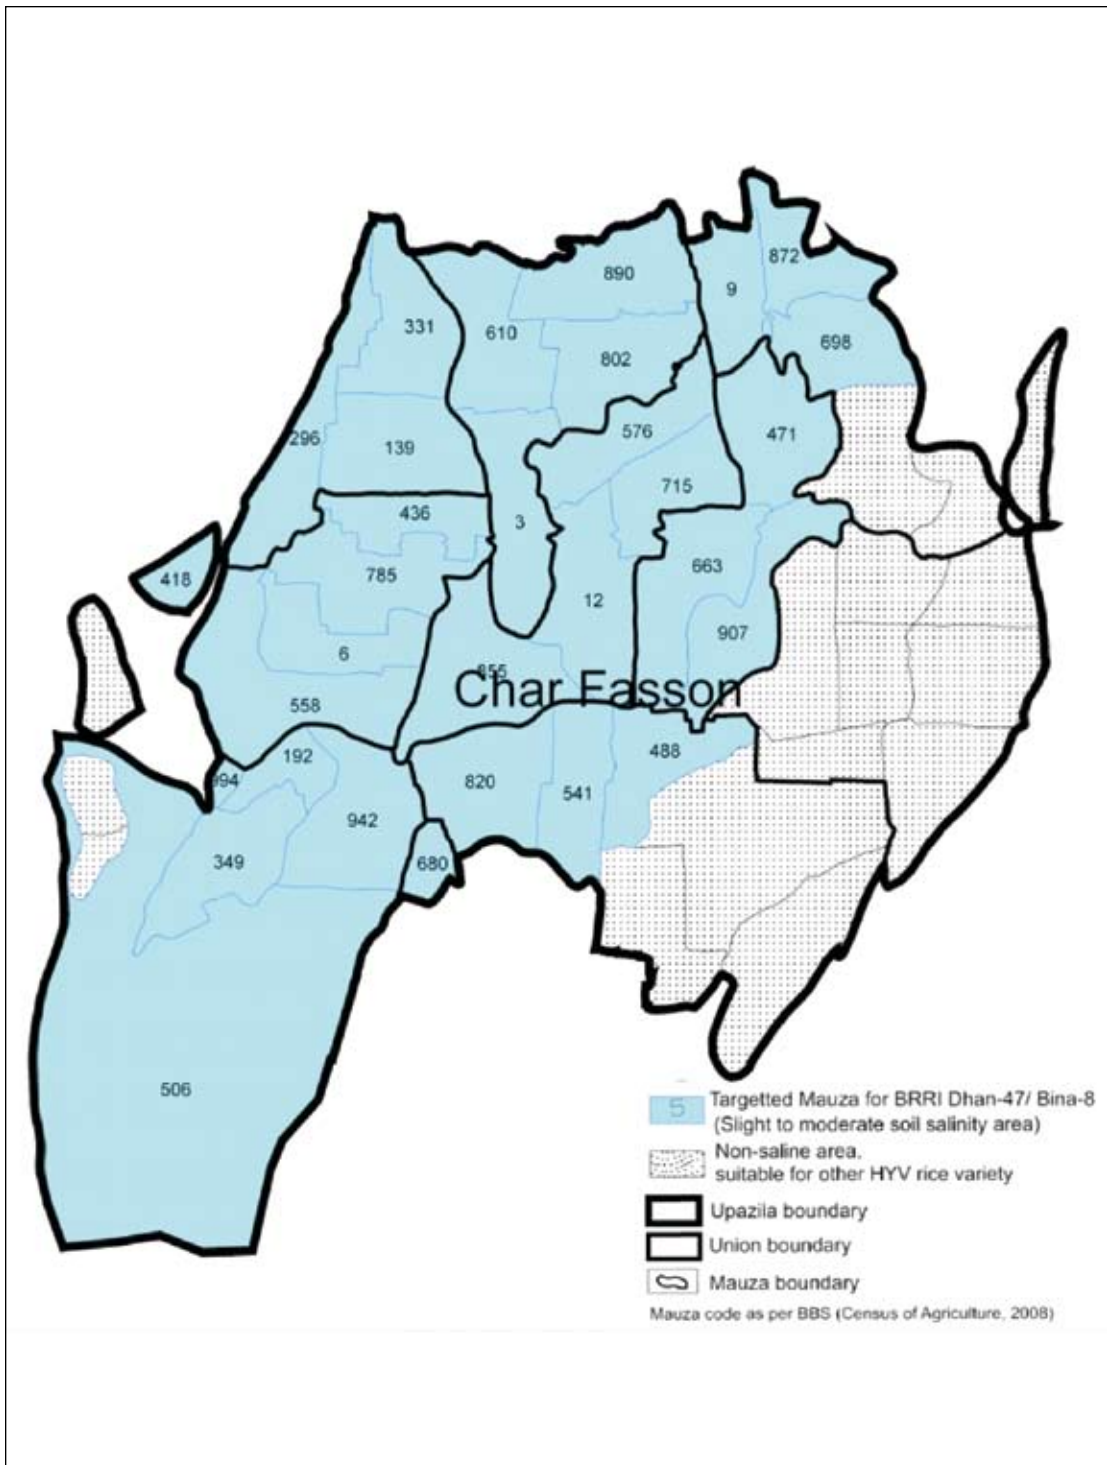

Map 4.22 Char Fasson Upazila, Bhola District