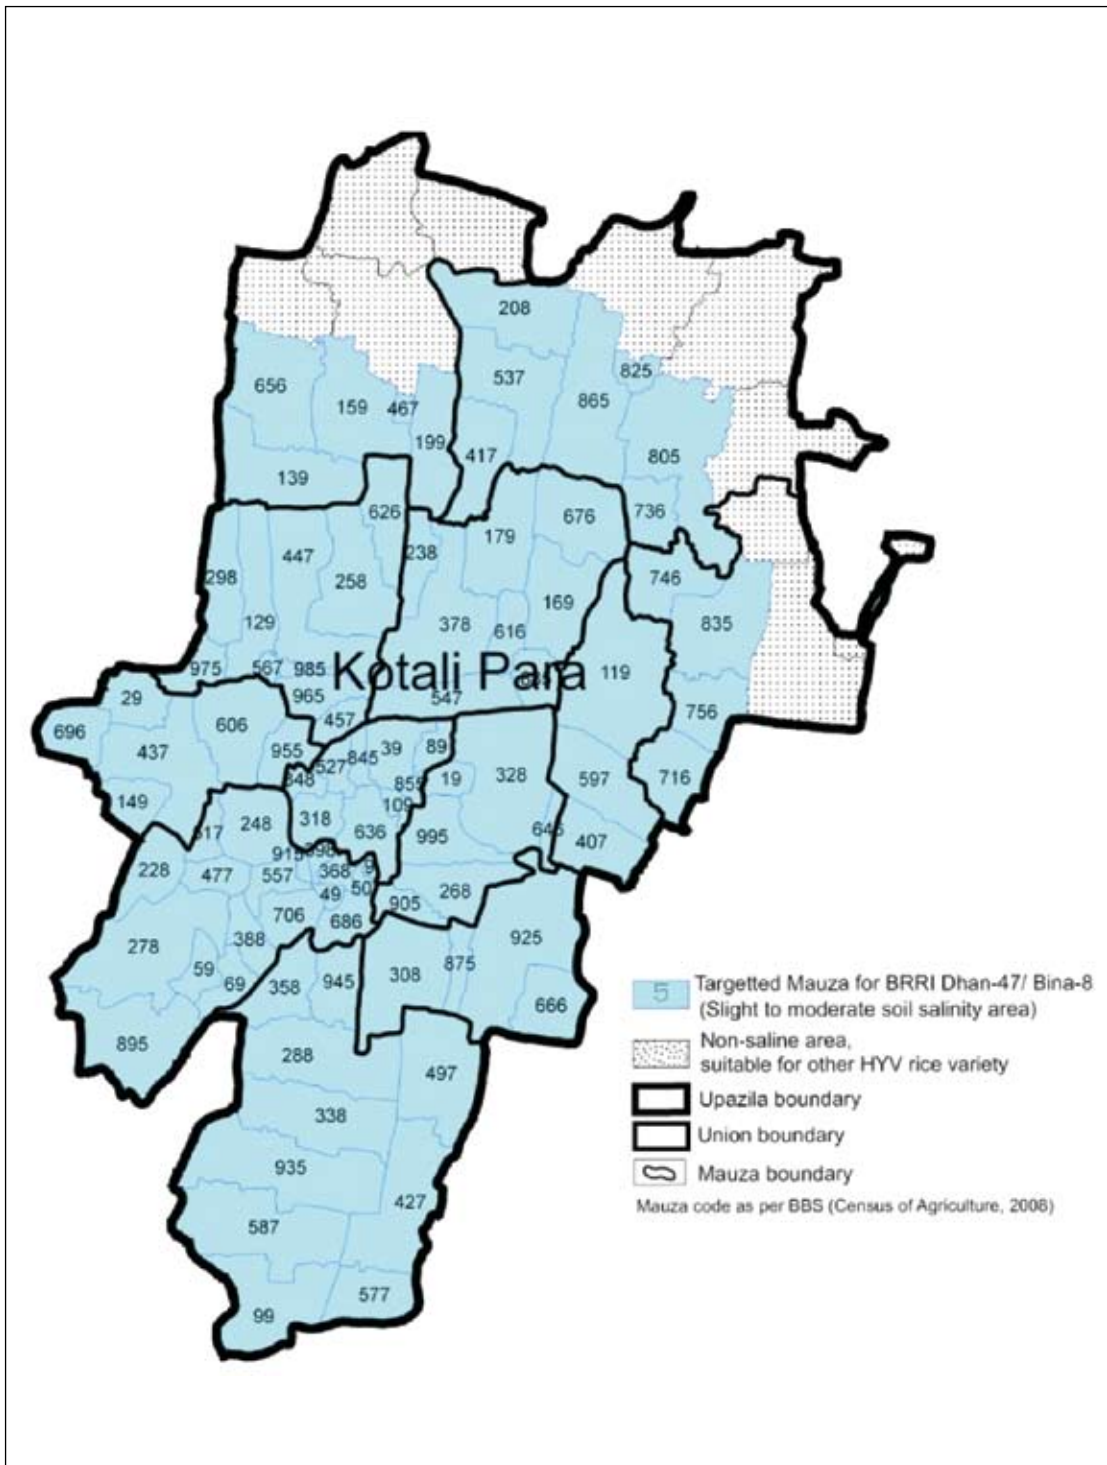

Map 4.27 Kotali Para Upazila, Gopalganj District