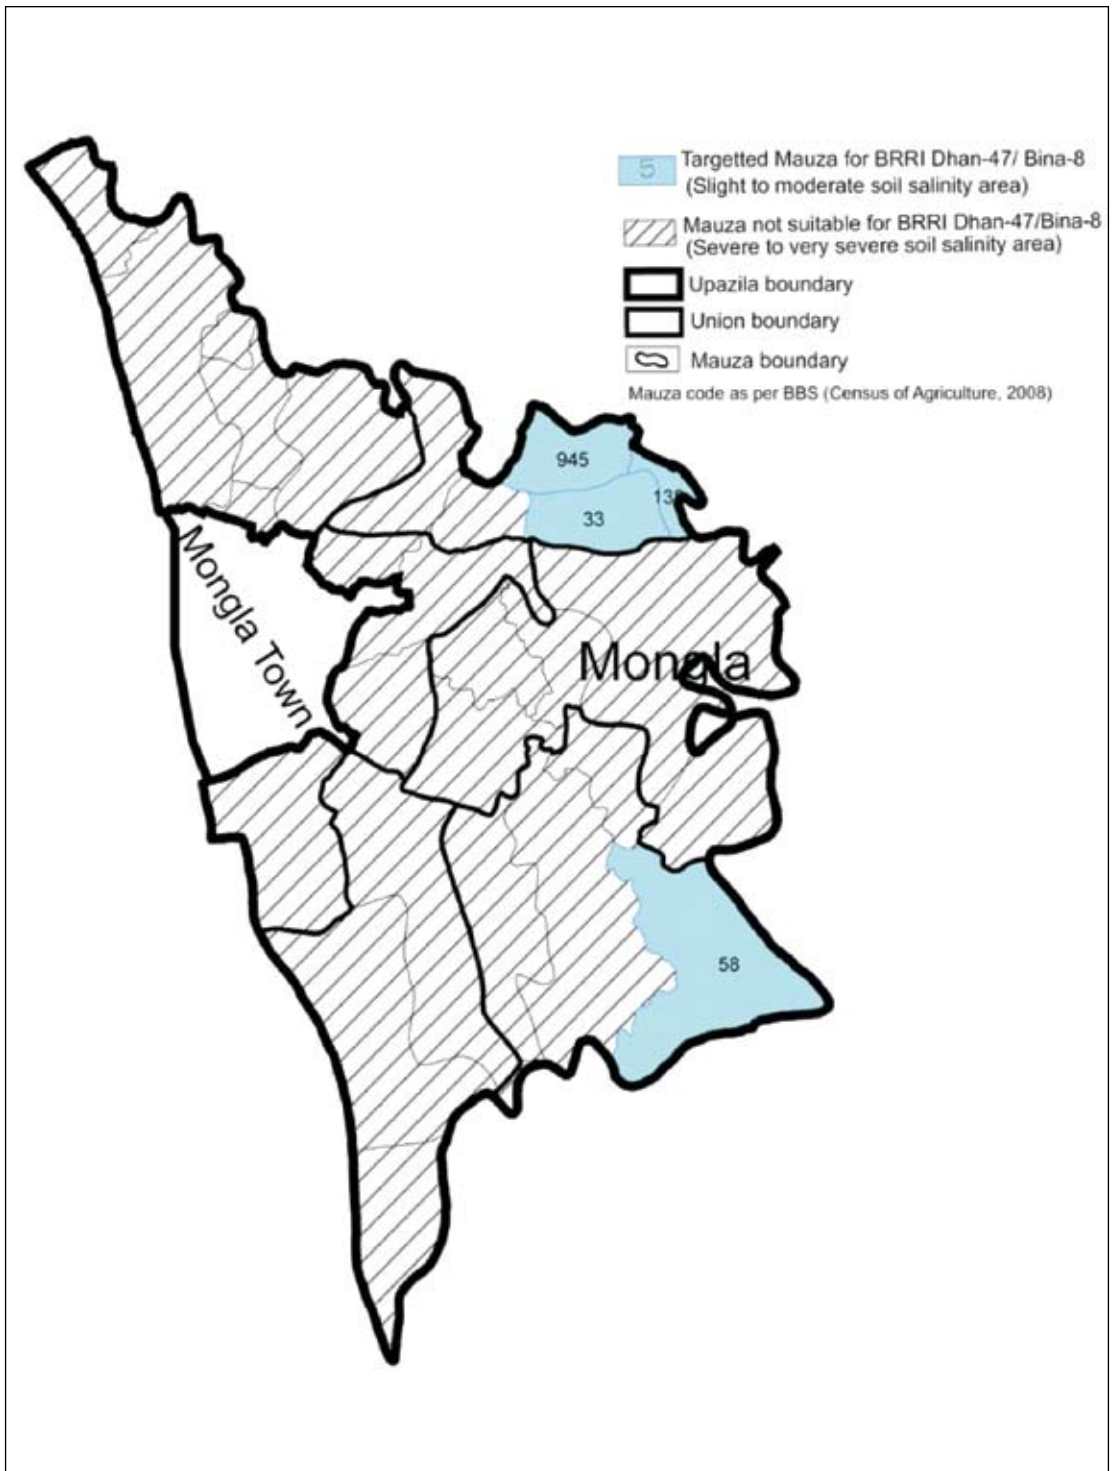

Map 4.6 Mongla Upazila, Bagerhat District