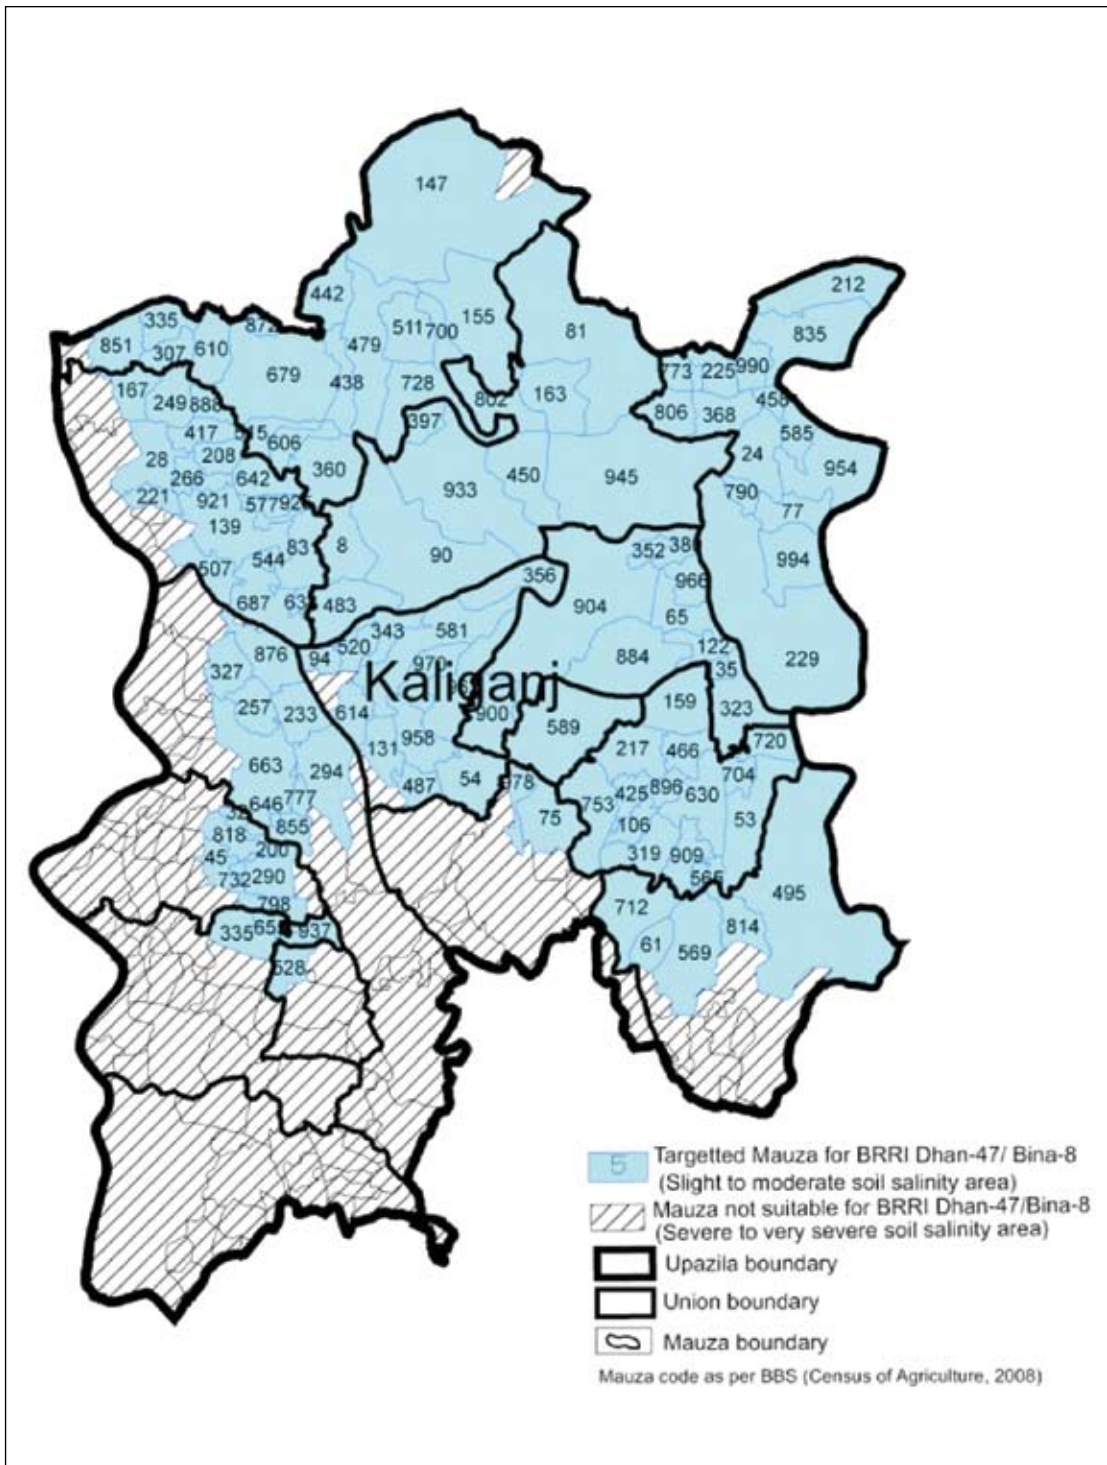

District Upazila	Union Mauza Name	Mauza Code	No. of Mauza Upazila- wise
	Sukdebpur	935	
	Tentulia	975	
	Terchhi	981	
Total (All Districts)			4070

Map 4.54 Assasuni Upazila, Satkhira District

Map 4.55 Debhata Upazila, Satkhira District