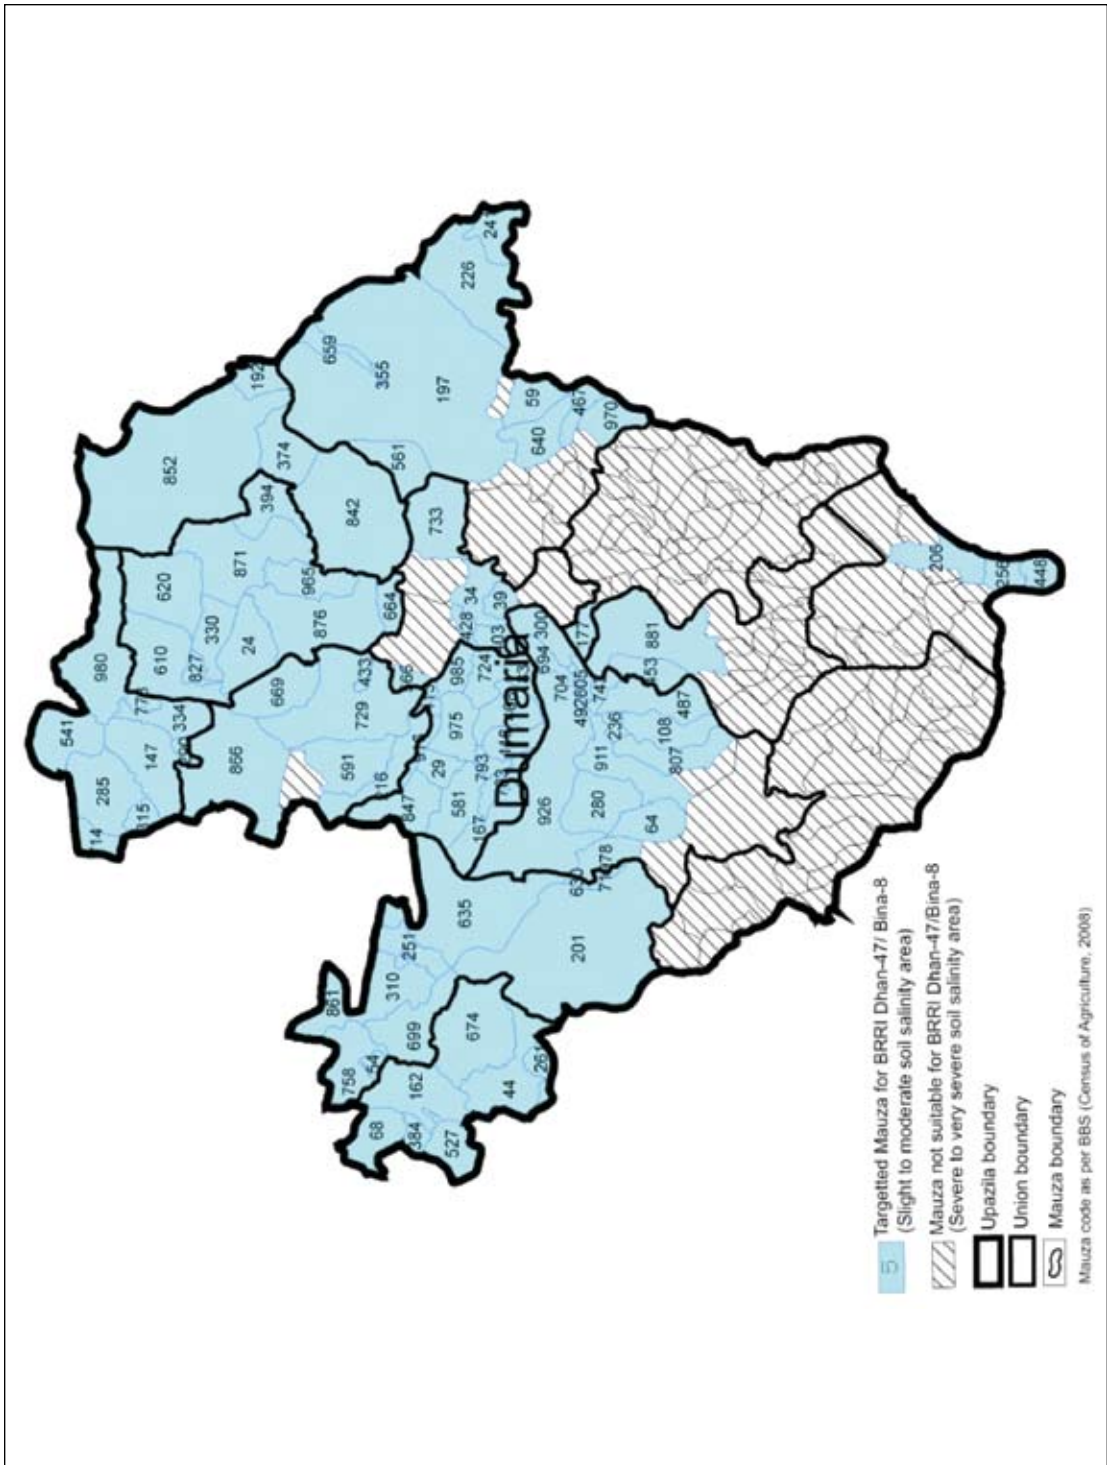

Map 4.40 Dumaria Upazila, Khulna District