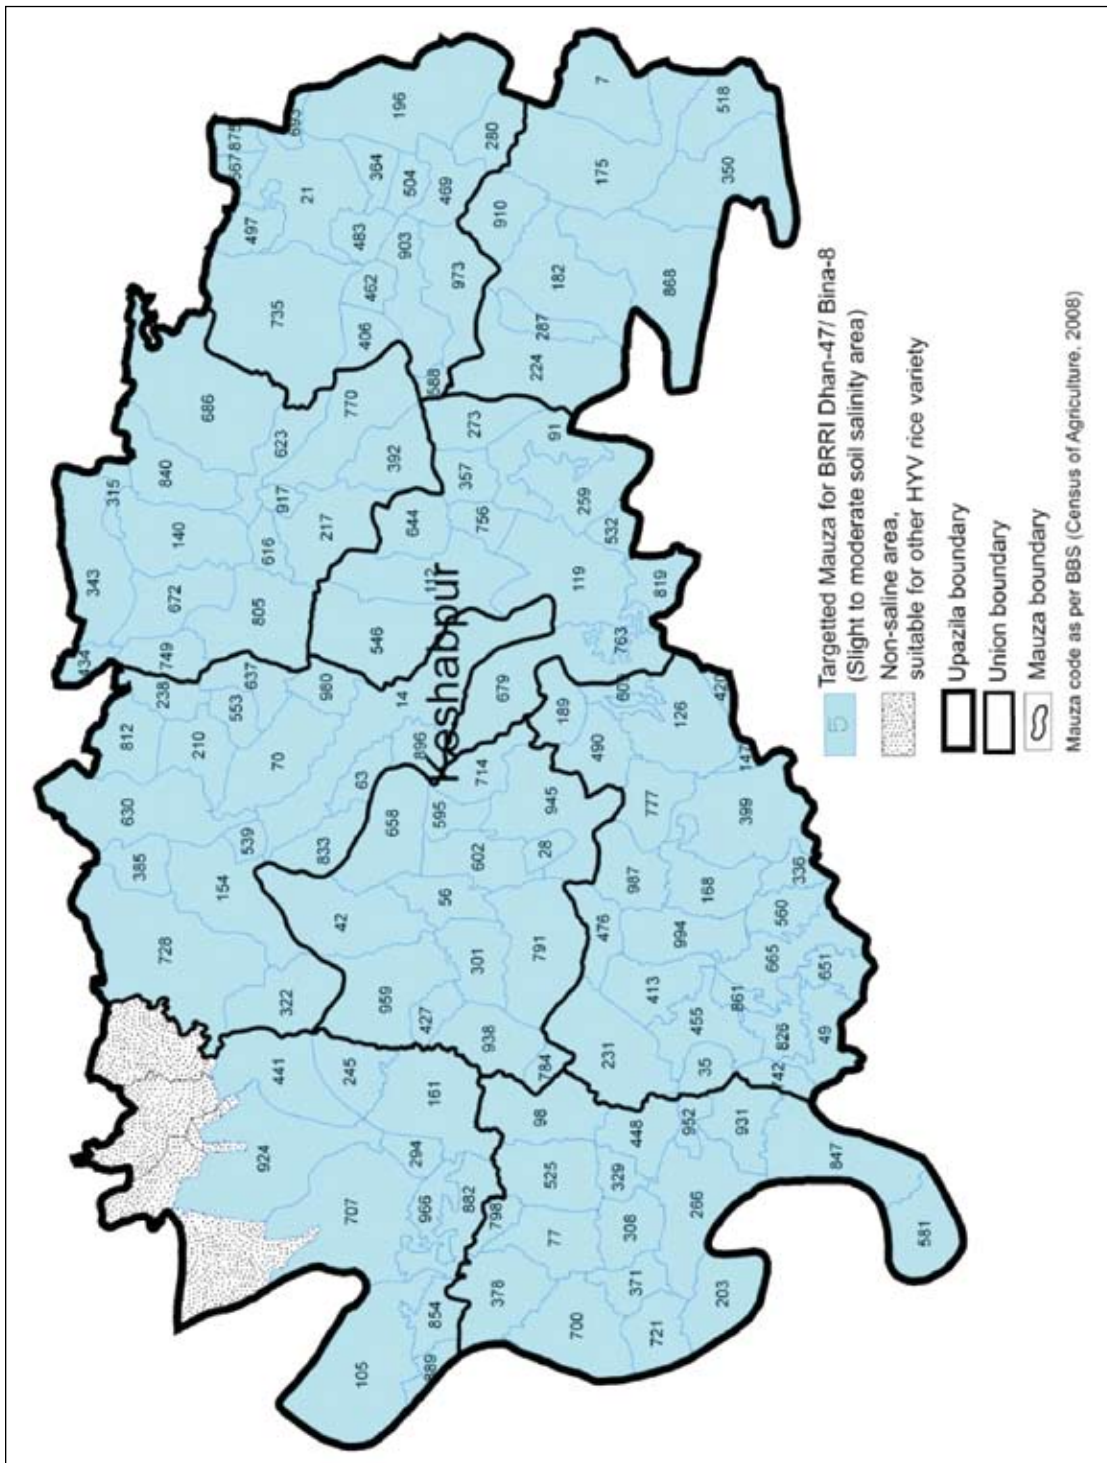

Map 4.31 Keshabpur Upazila, Jessore District