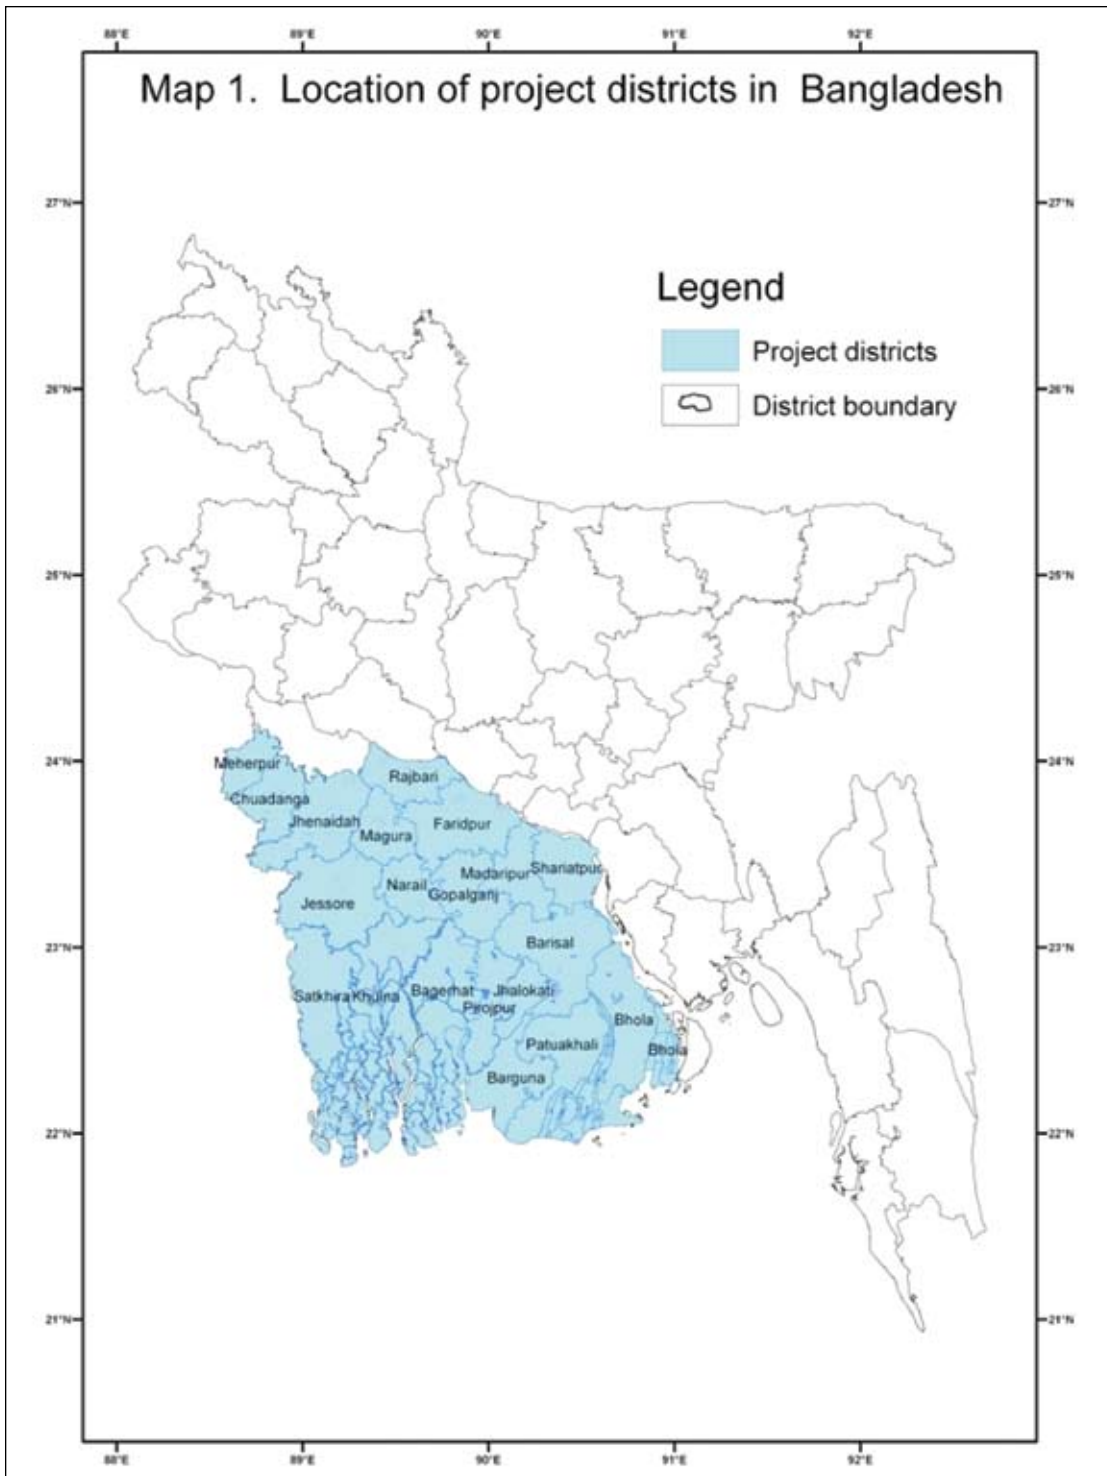

Bangladesh is a country of 14.4 M ha geographical area and has a large population (estimated at 158 million in the middle of 2011), with a density of more than 1100 persons per km². Rice is the staple food crop growing on about 72% of the total cultivated land and continues to be the most important crop for food security of the country.

Map 1. Location on project districts in Bangladesh

2 Soil Salinity Status in Southern Bangladesh

About 1 million ha area is affected by soil salinity in the coastal region of Bangladesh. Approximately one-third of the total land area of the country is under tidal excursions. The area affected by soil salinity has been reported to be increasing due to the climate change effect. The salt-affected area increased from about 0.83 Mha in 1973 to 1.02 Mha in 2000, and 1.05 M ha in 2009 (SRDI, 2010). Due to the influence of cyclonic storms like ‘Sidr’, ‘Laila’ and others leading to salt water intrusion in croplands, about 35,000 ha new land area has been affected by various degree of salinity during the nine year period of 2000-2009.