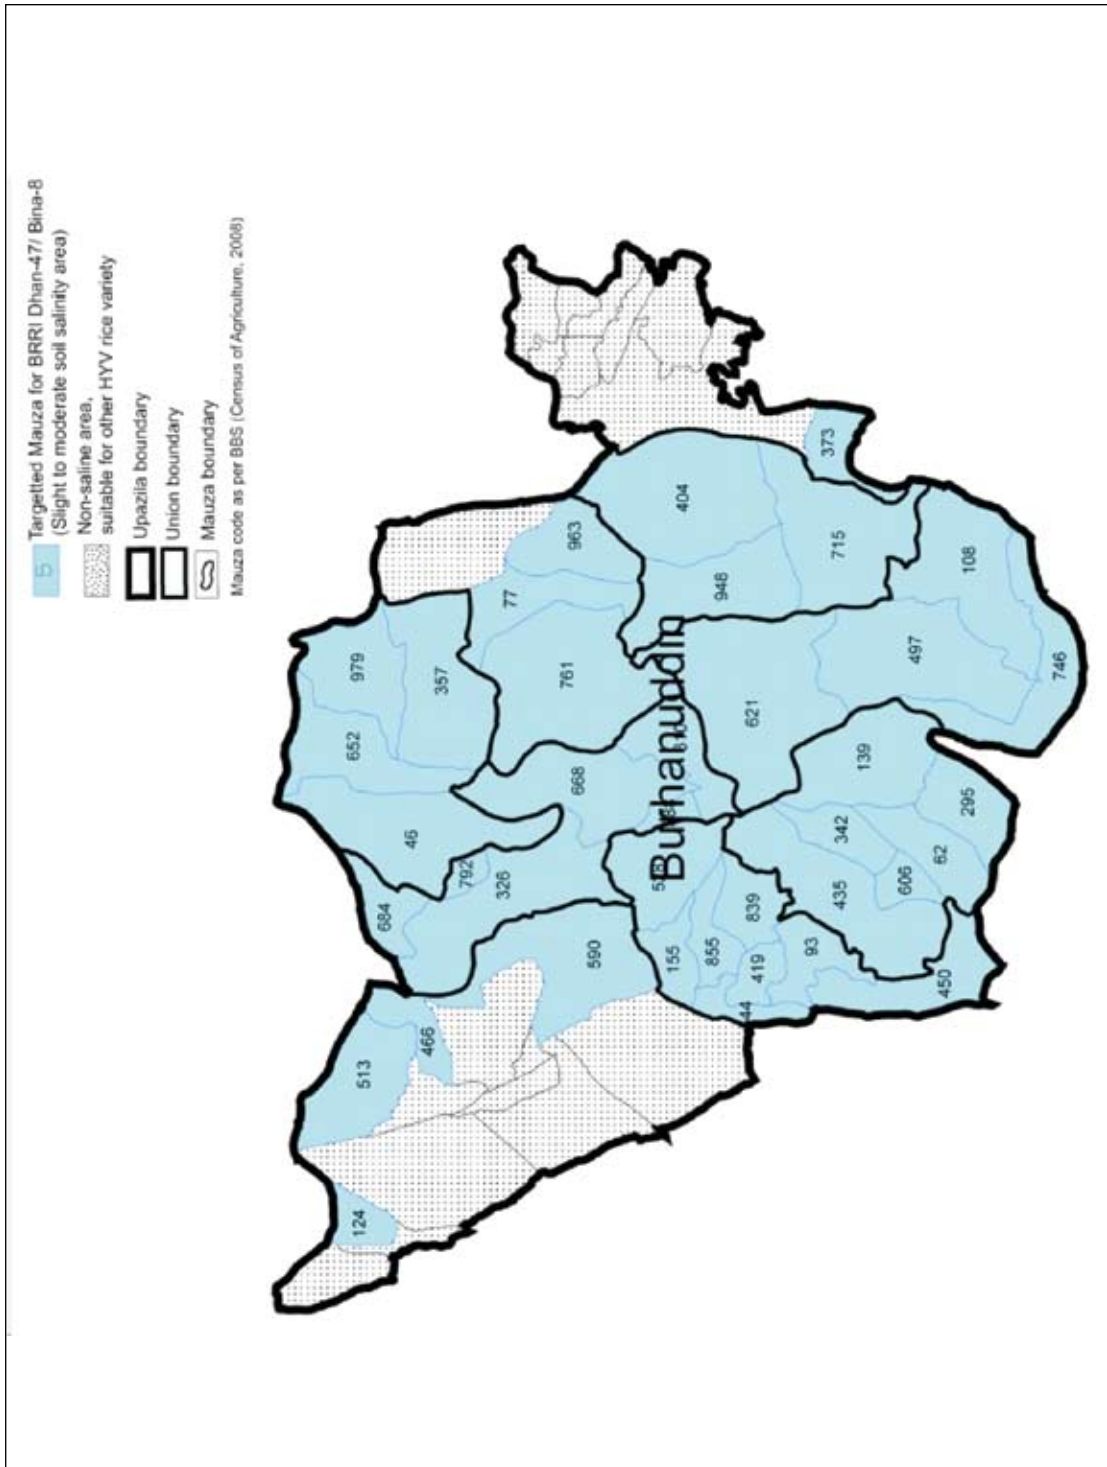

Map 4.21 Burhanuddin Upazila, Bhola District