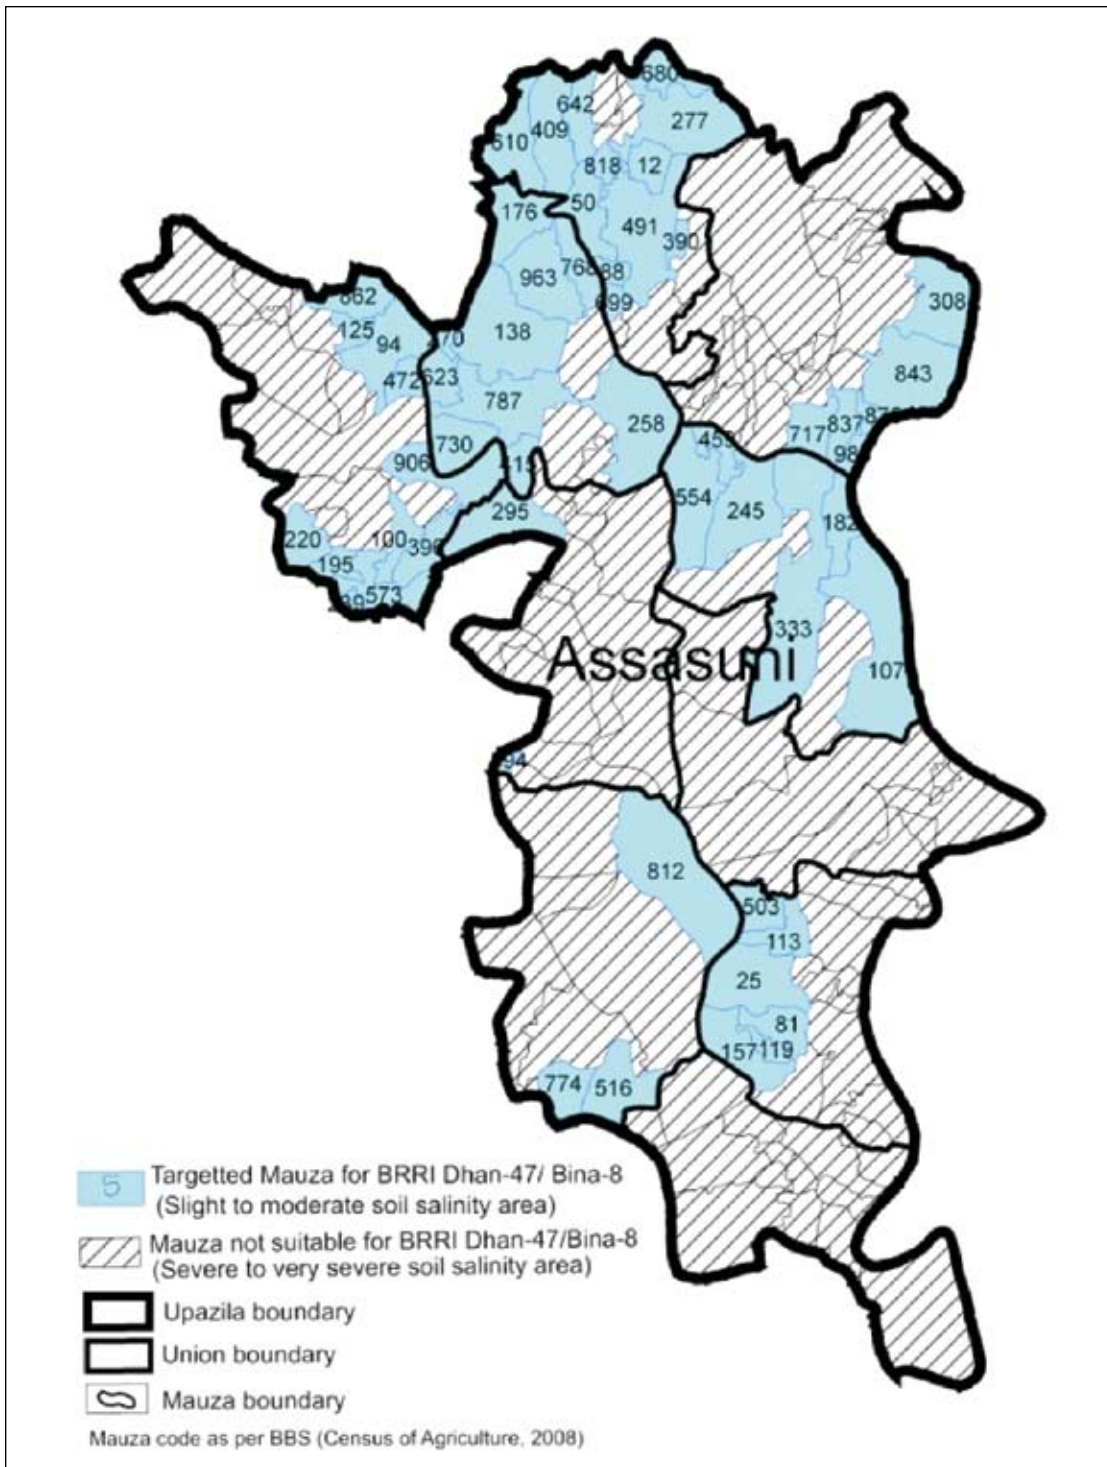

Map 4.54 Assasuni Upazila, Satkhira District