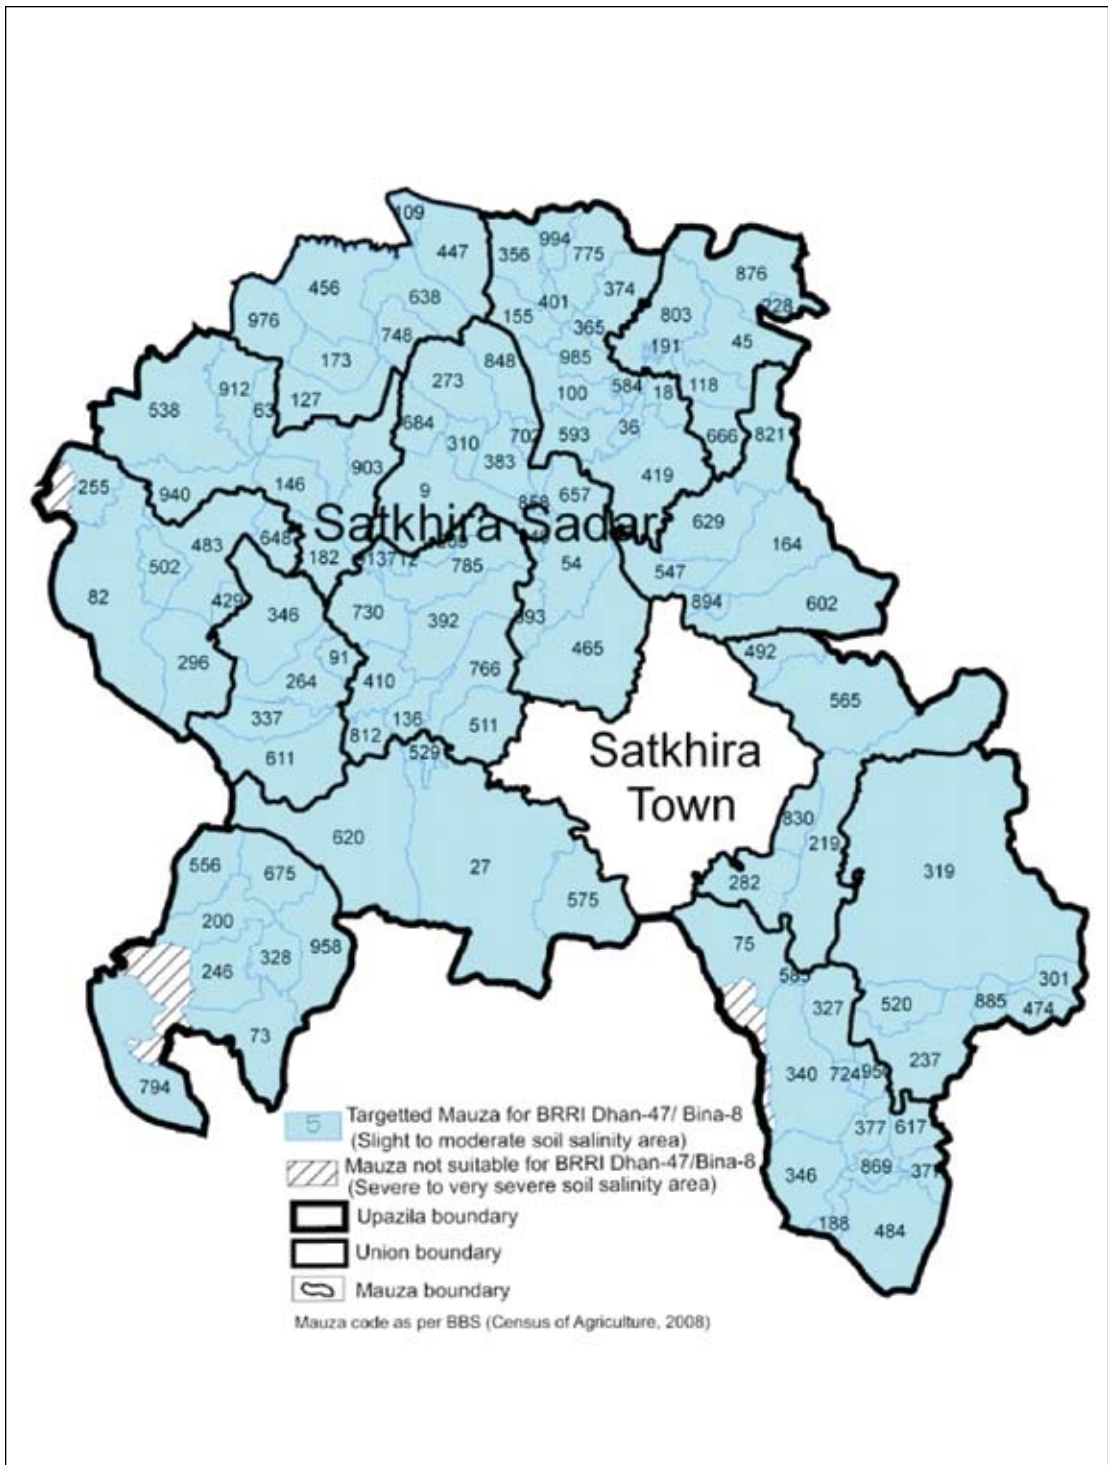

Map 4.58 Satkhira Upazila, Satkhira District