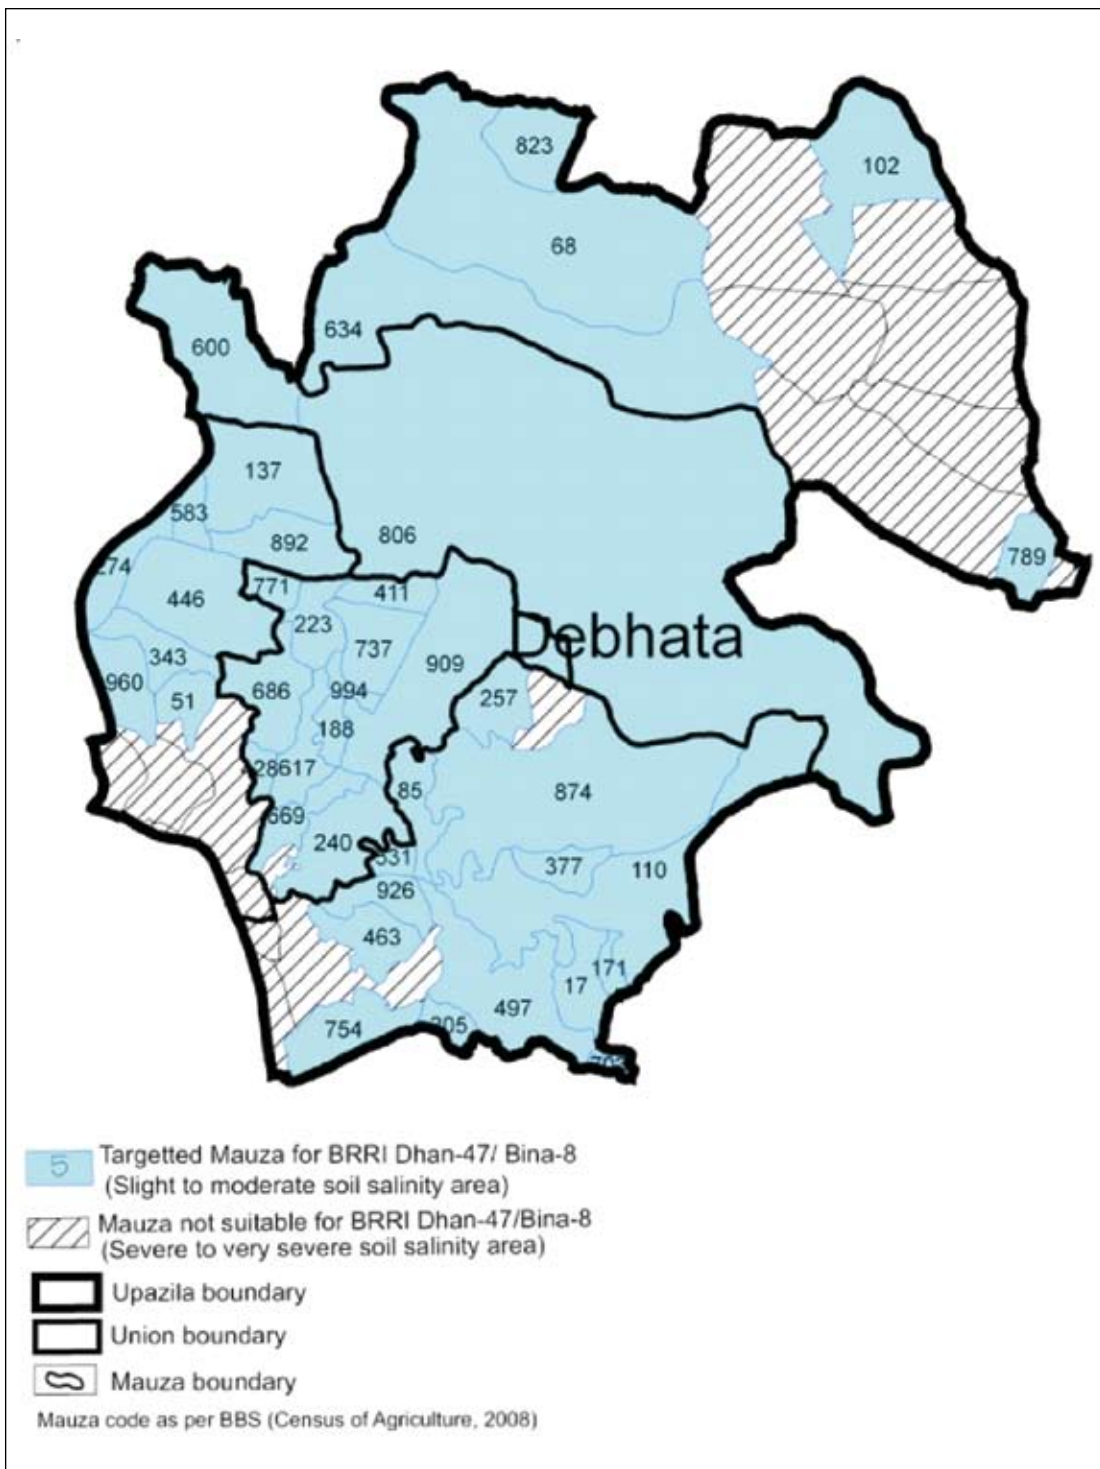

Map 4.55 Debhata Upazila, Satkhira District