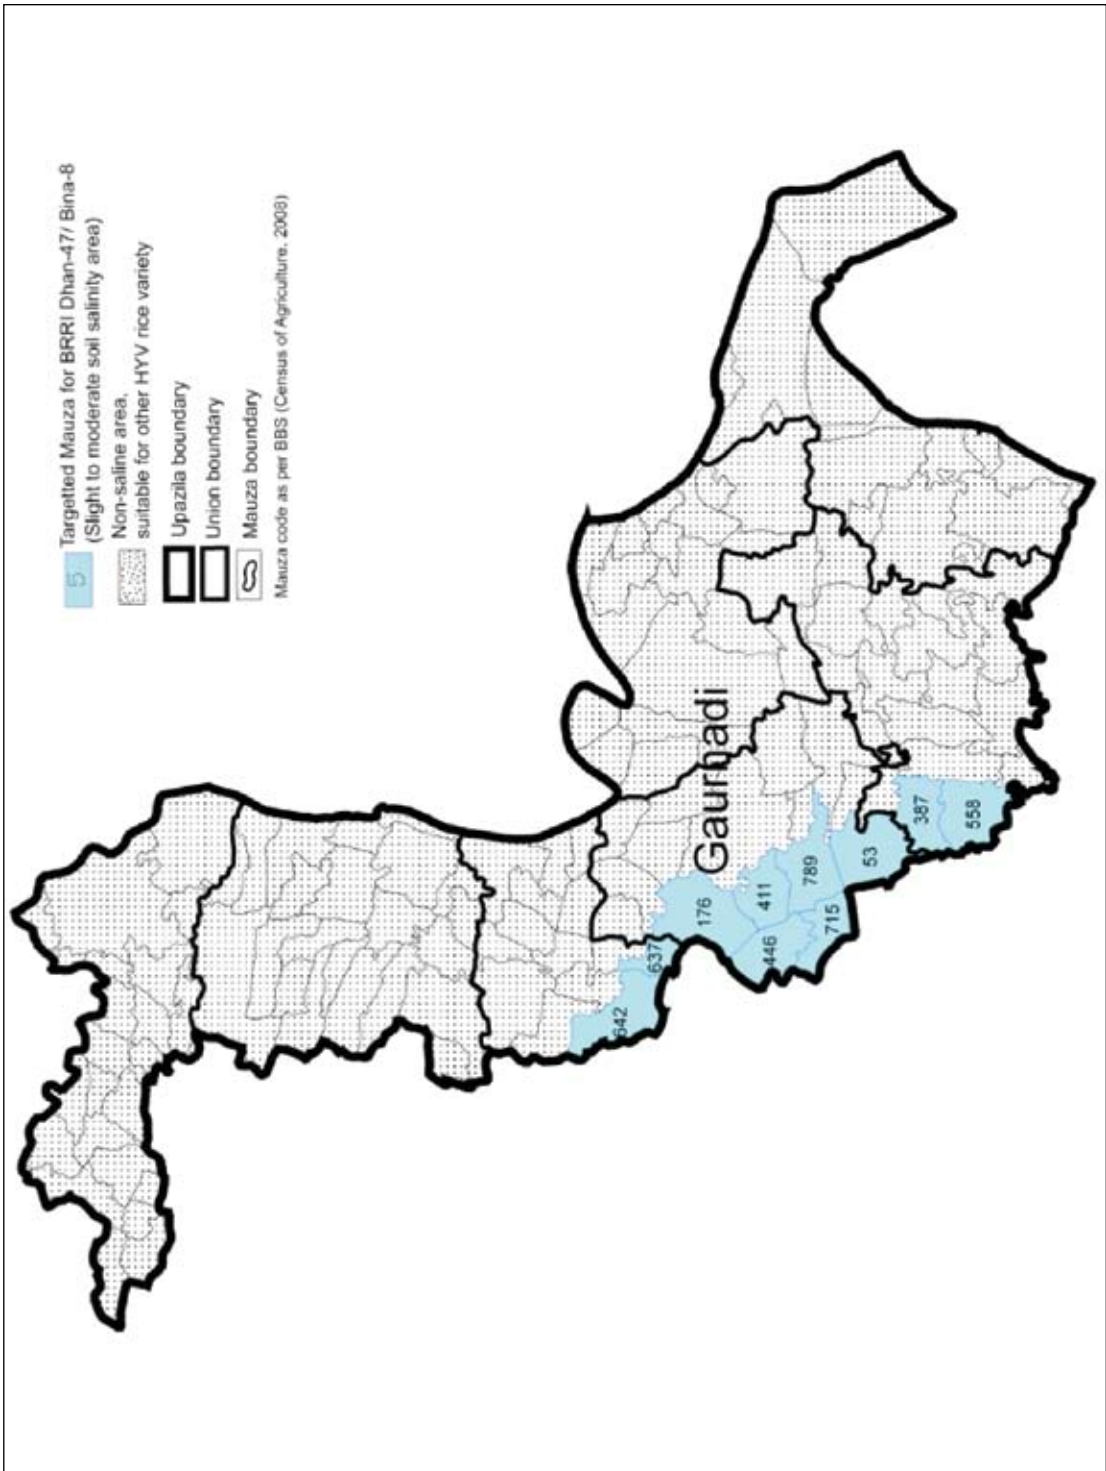

Map 4.17 Gaurnadi Upazila, Barisal District