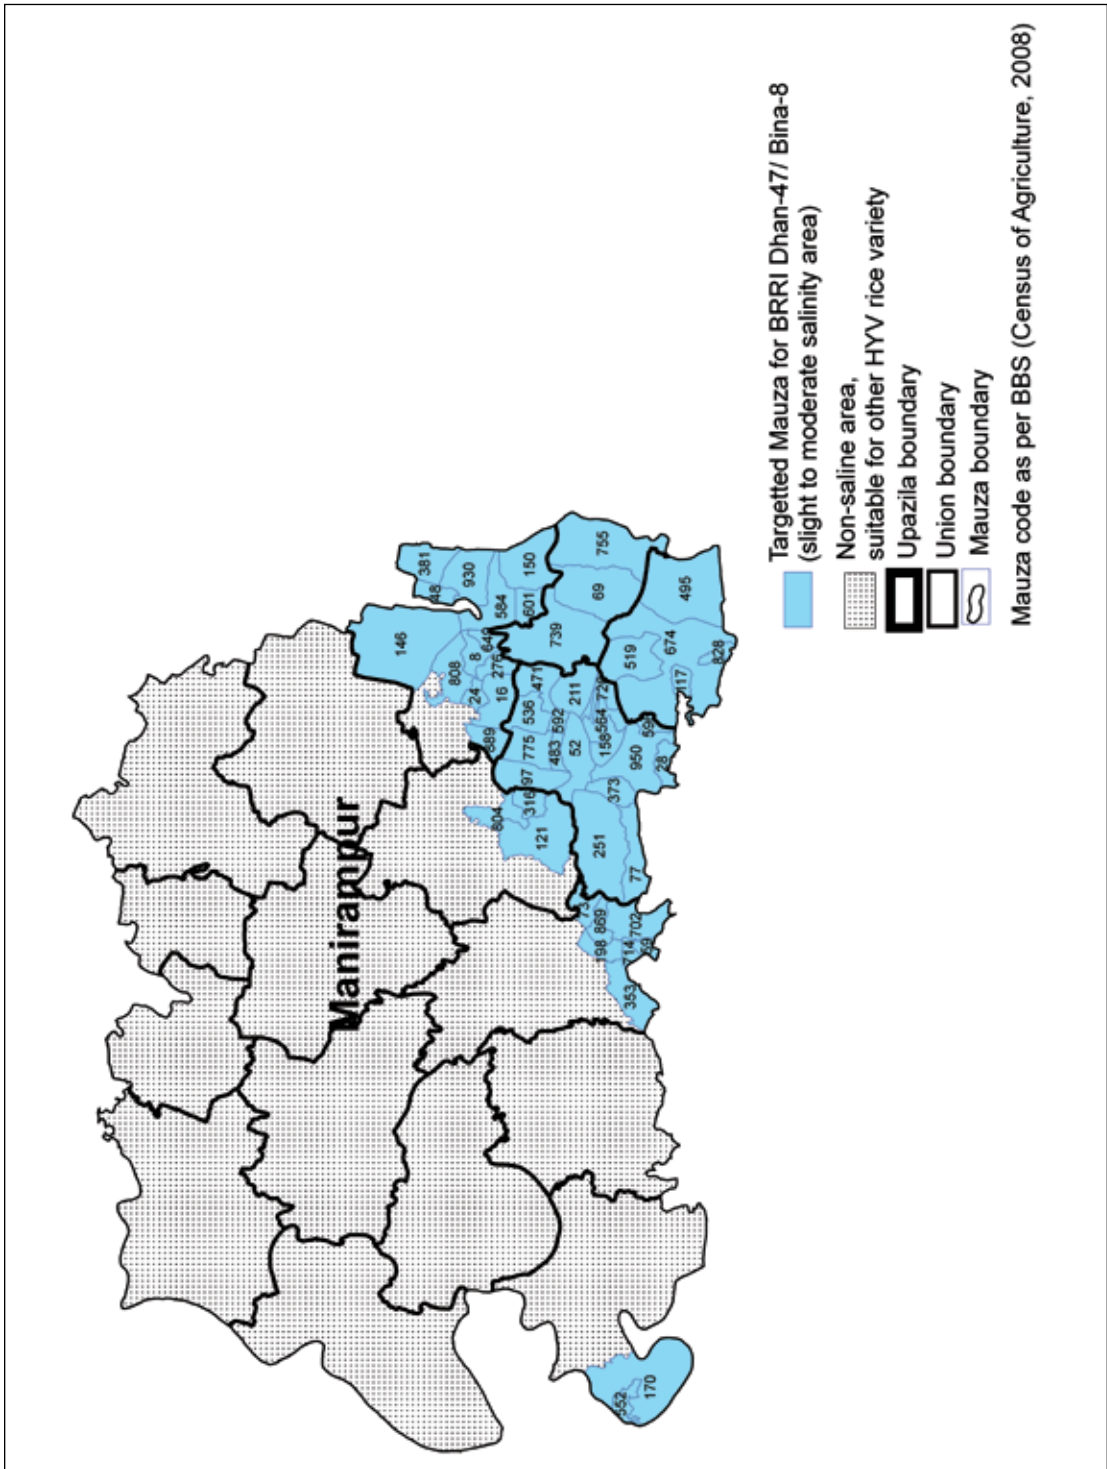

Map 4.32 Manirampur Upazila, Jessore District