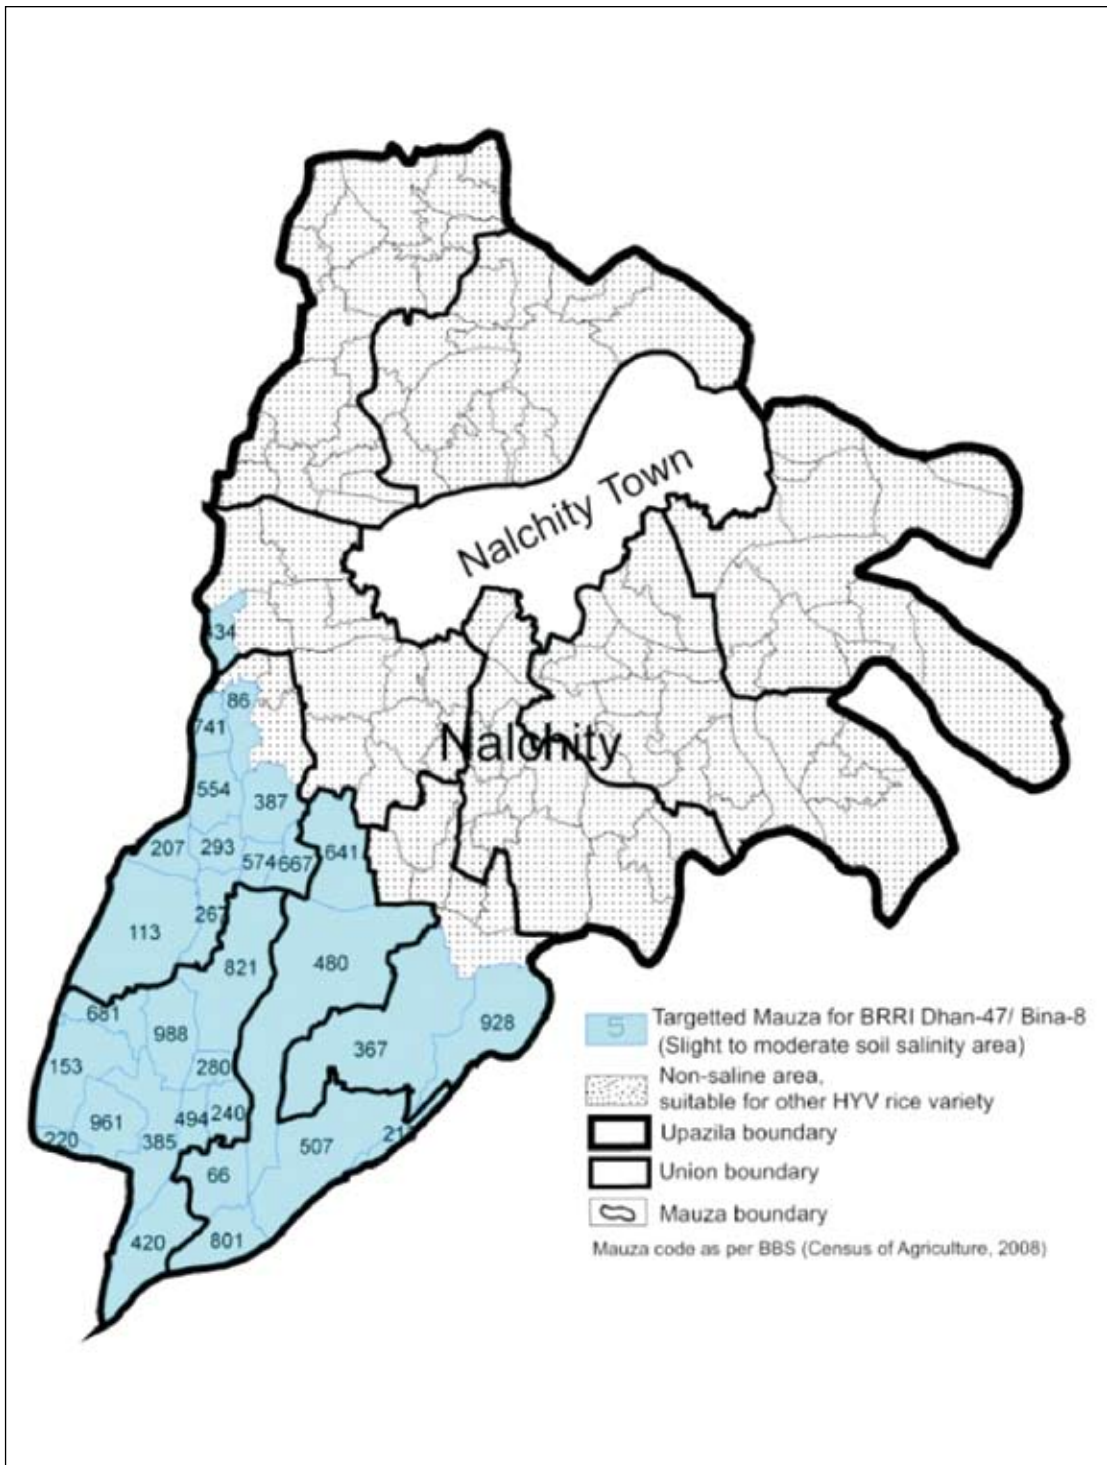

Map 4.36 Nalchity Upazila, Jhalokati District