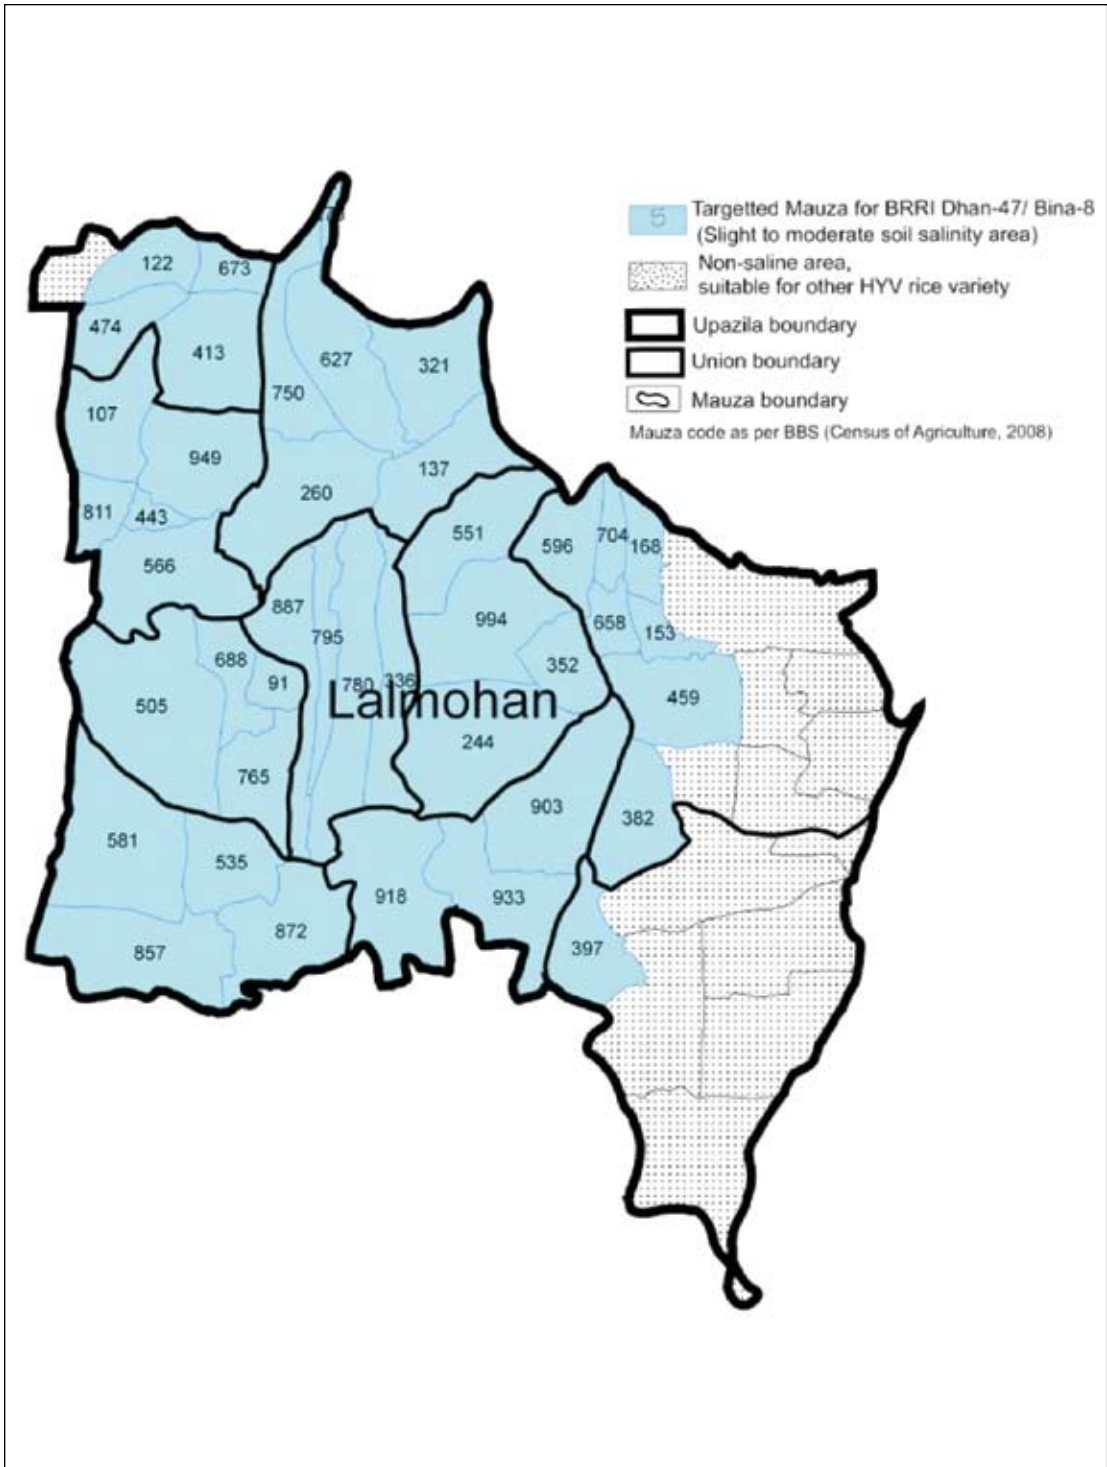

Contd ...

Map 4.21 Burhanuddin Upazila, Bhola District

Map 4.22 Char Fasson Upazila, Bhola District

Map 4.23 Daulatkhan Upazila, Bhola District

Map 4.24 Lalmohan Upazila, Bhola District

Map 4.25 Tazumuddin Upazila, Bhola District