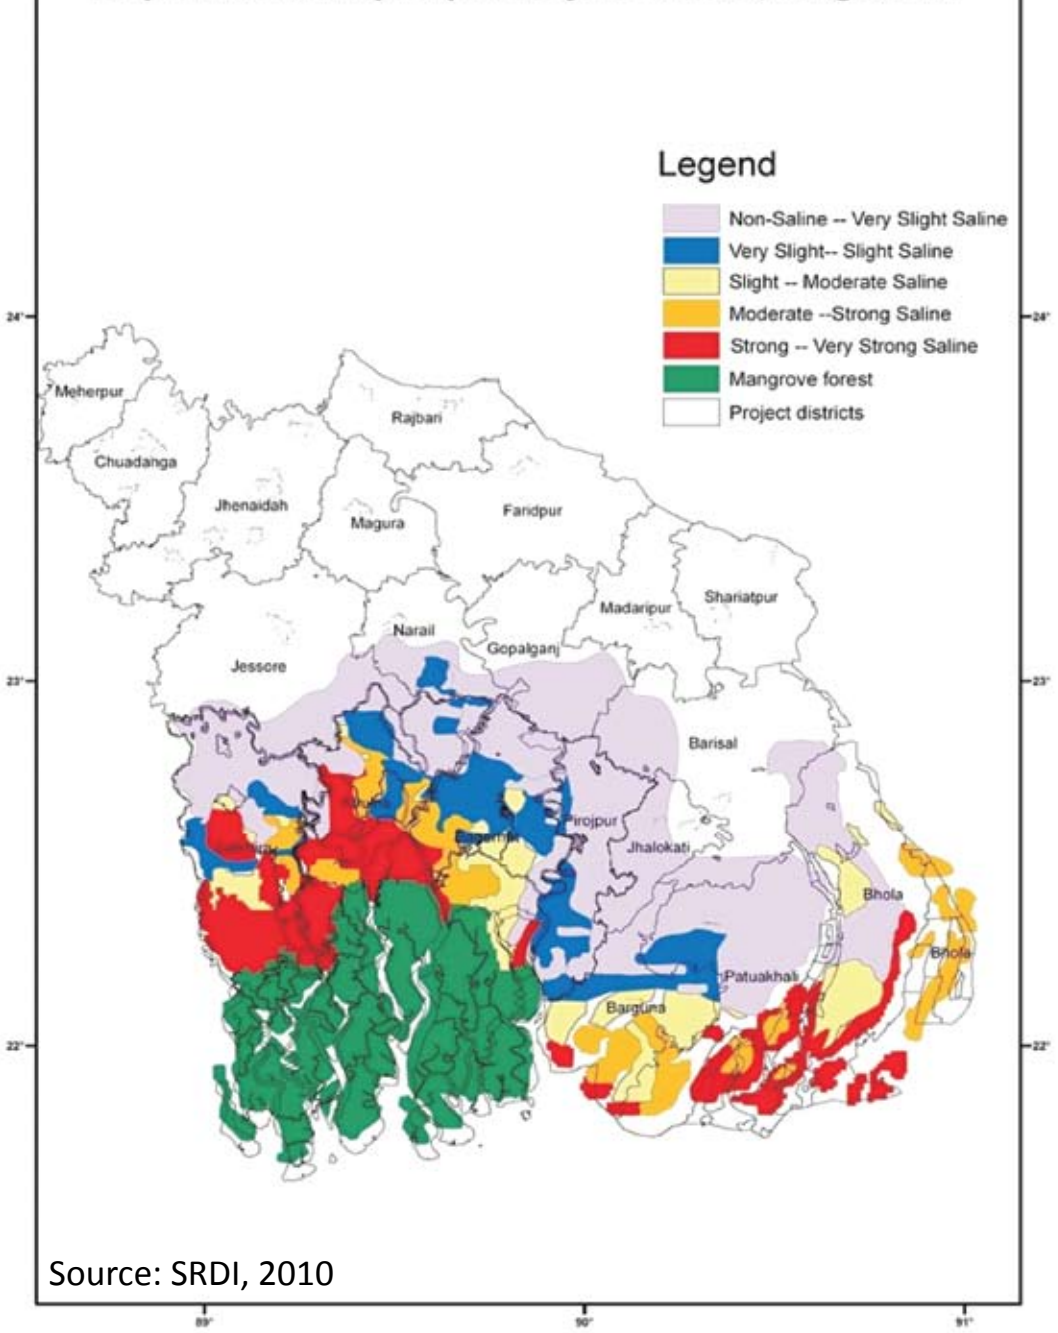

Map 2. Soil Salinity Map of Project Districts, Bangladesh