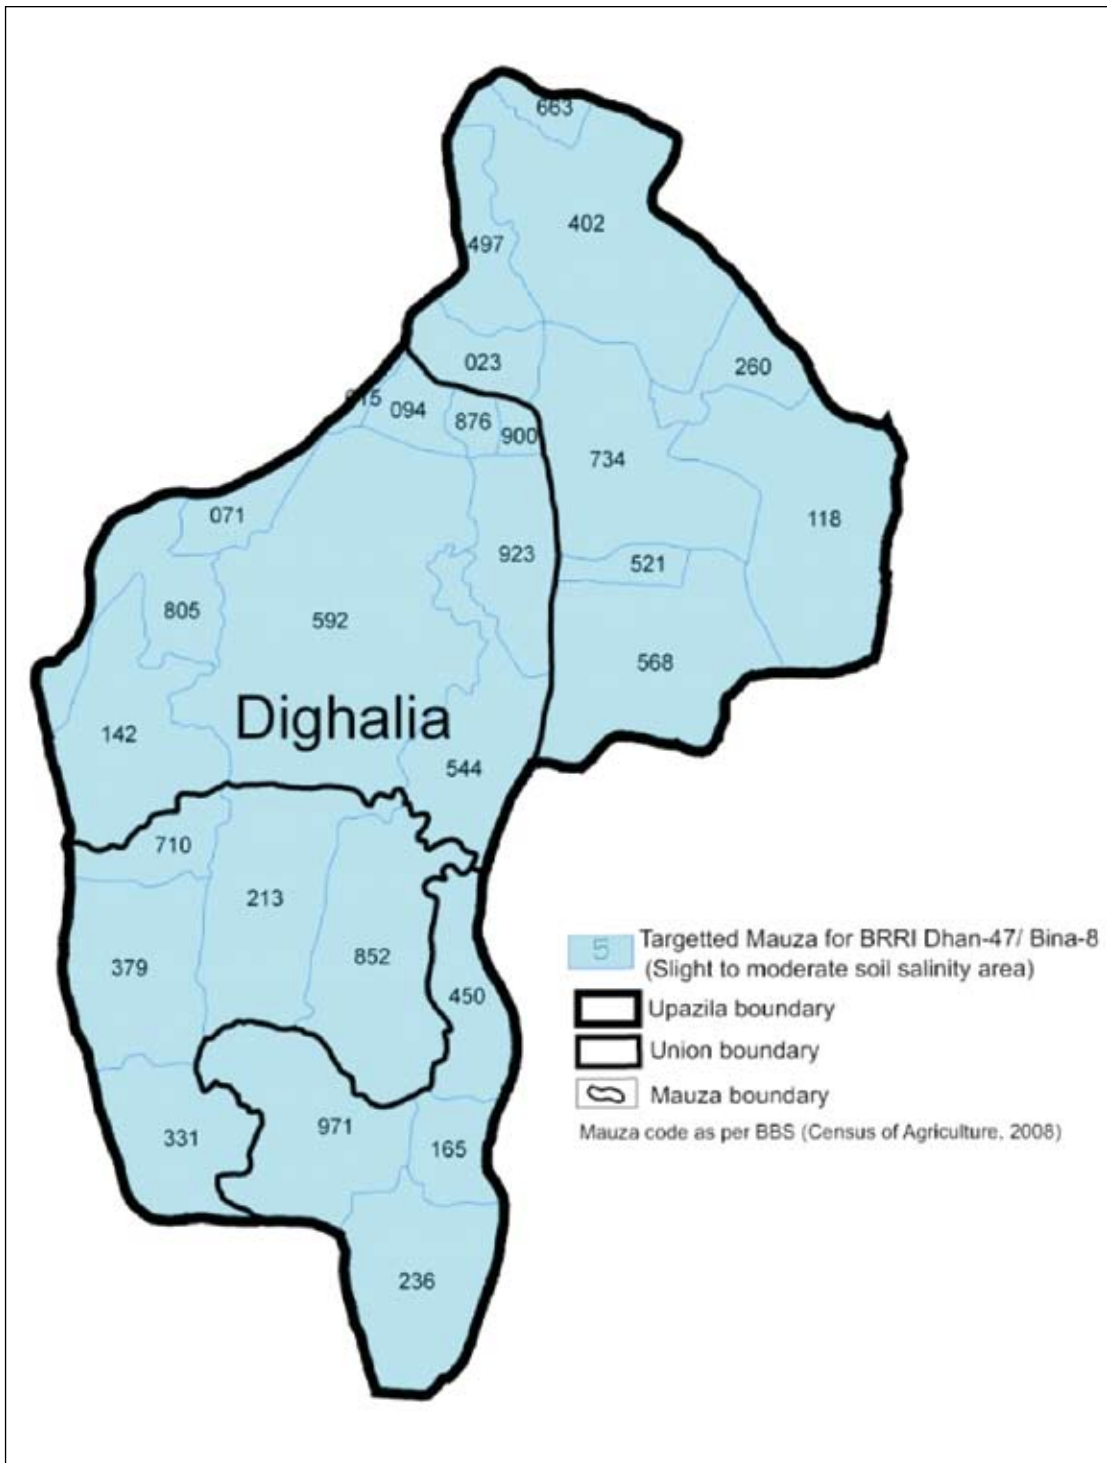

Map 4.38 Batiaghata Upazila, Khulna District

Map 4.39 Dighalia Upazila, Khulna District