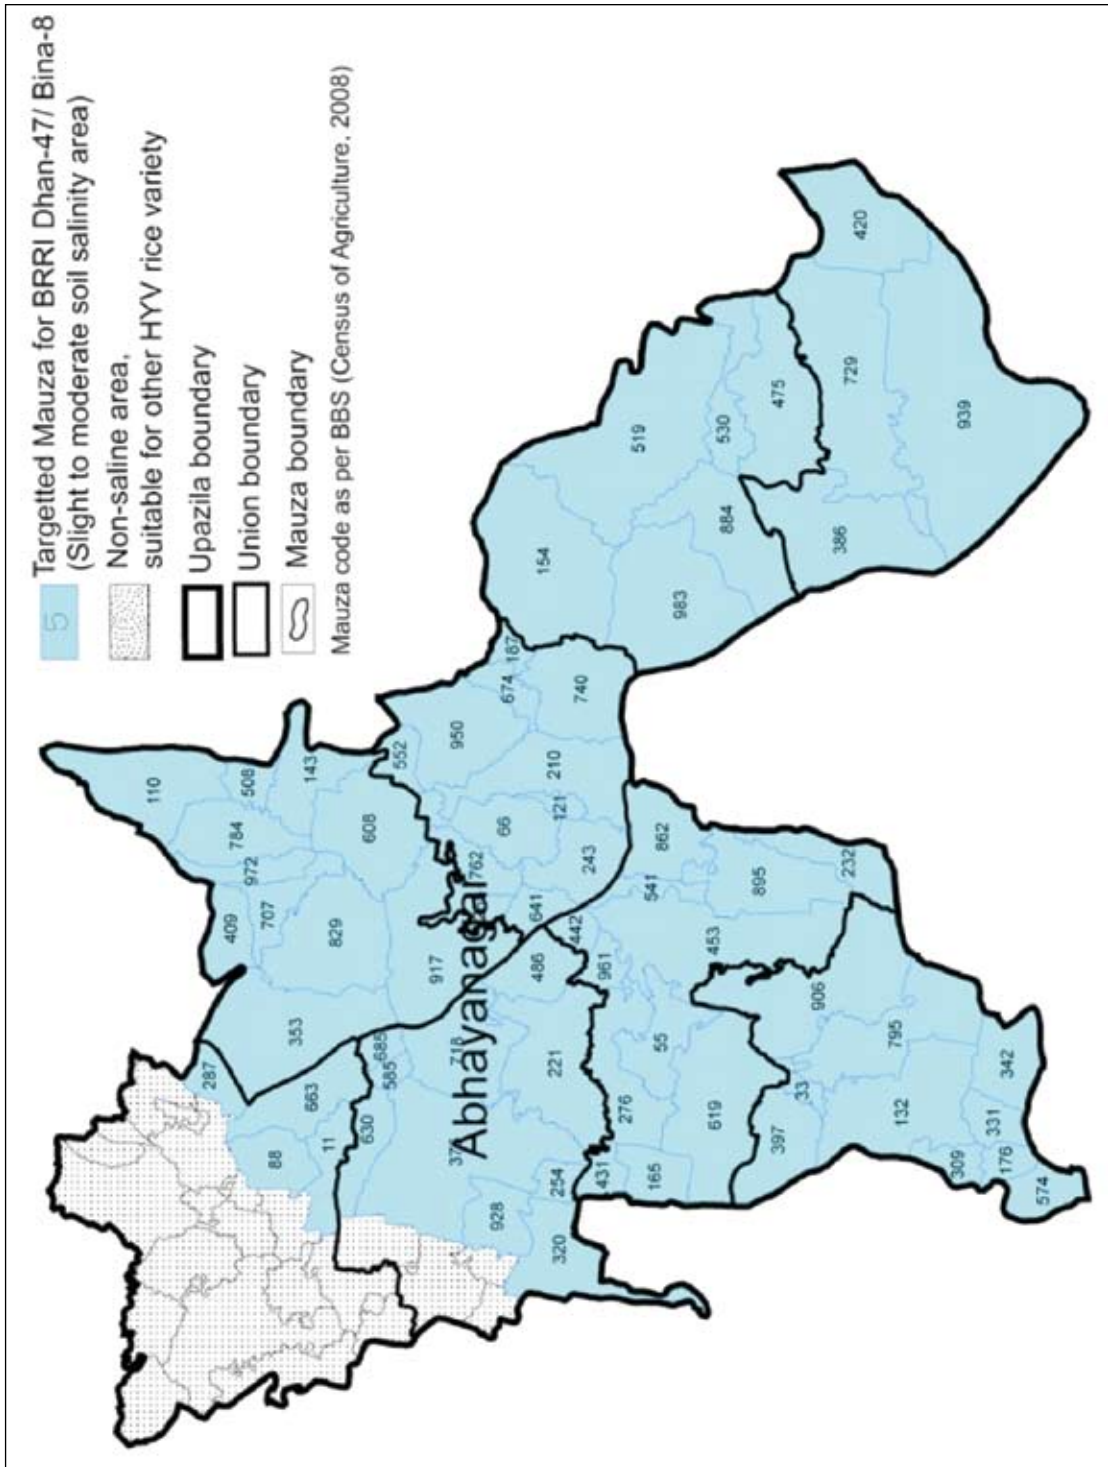

Map 4.29 Abhaynagar Upazila, Jessore District