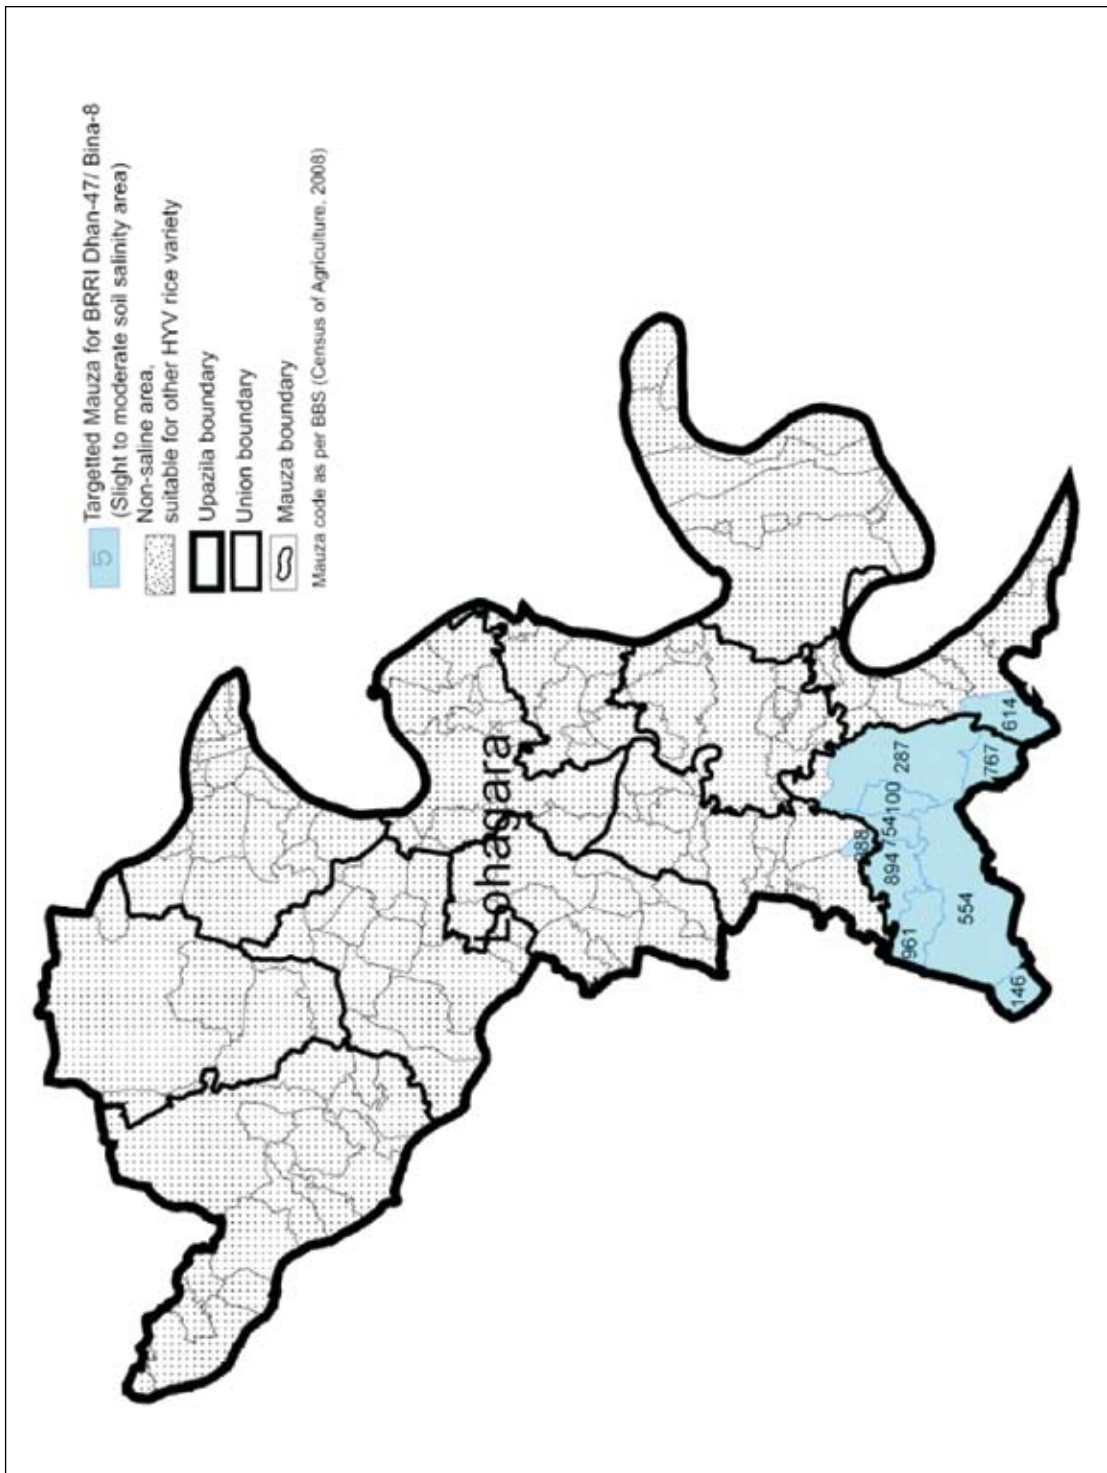

Map 4.46 Lohagara Upazila, Narail District