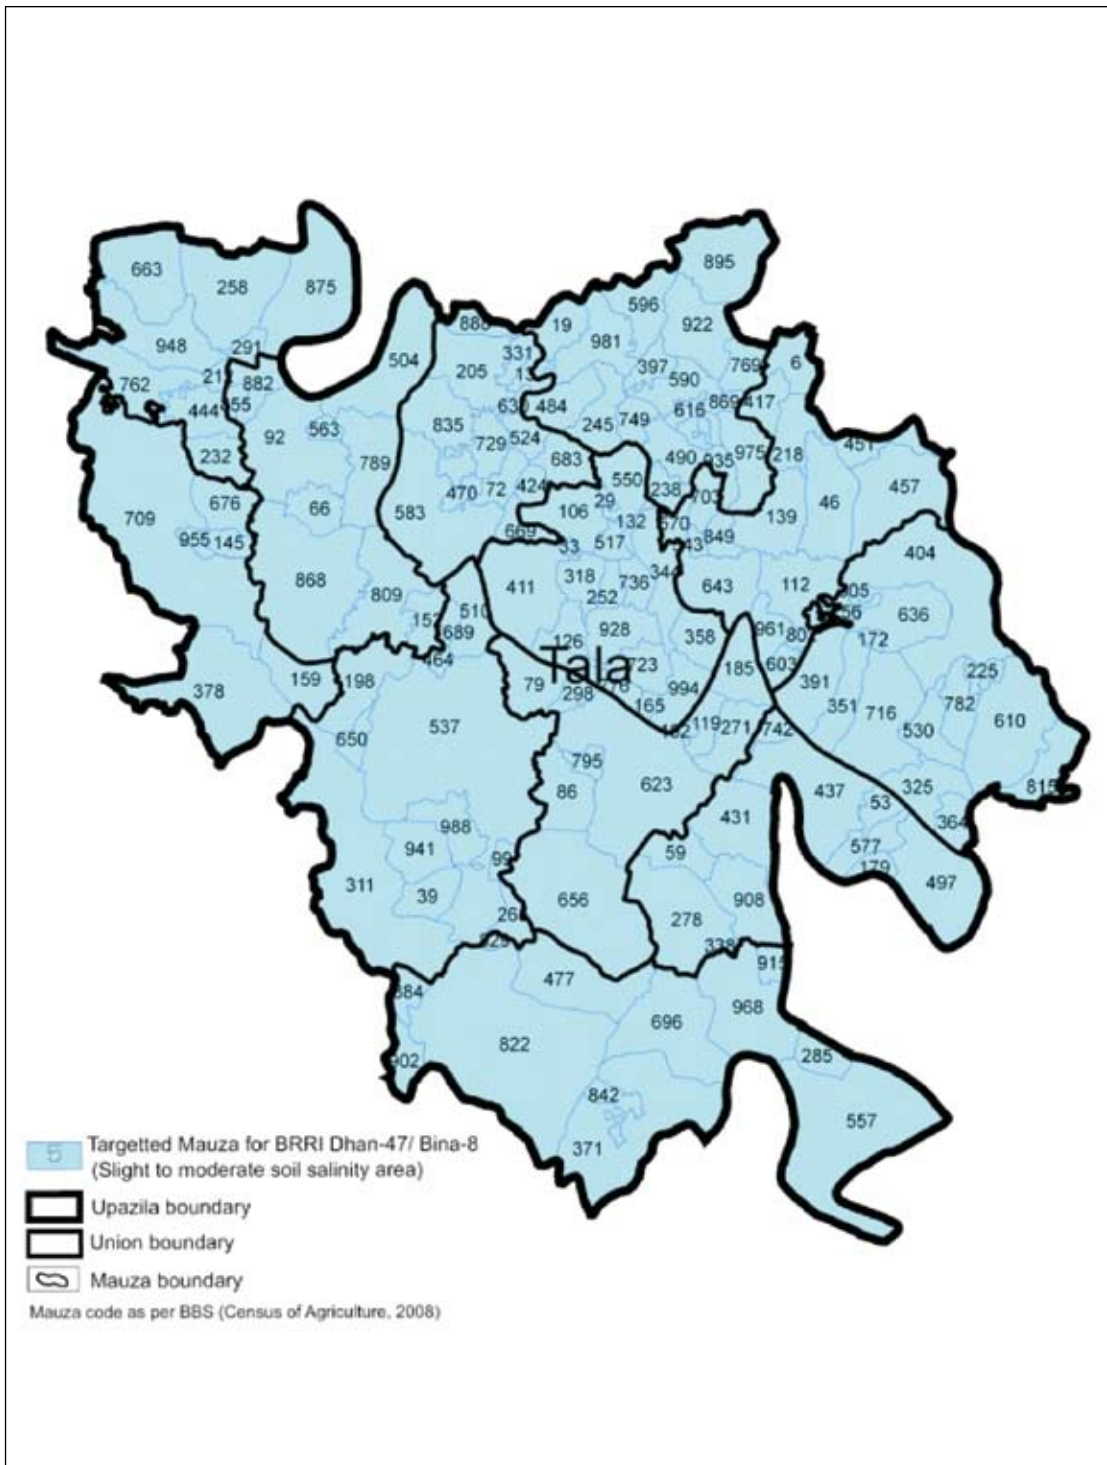

Map 4.59 Tala Upazila, Satkhira District