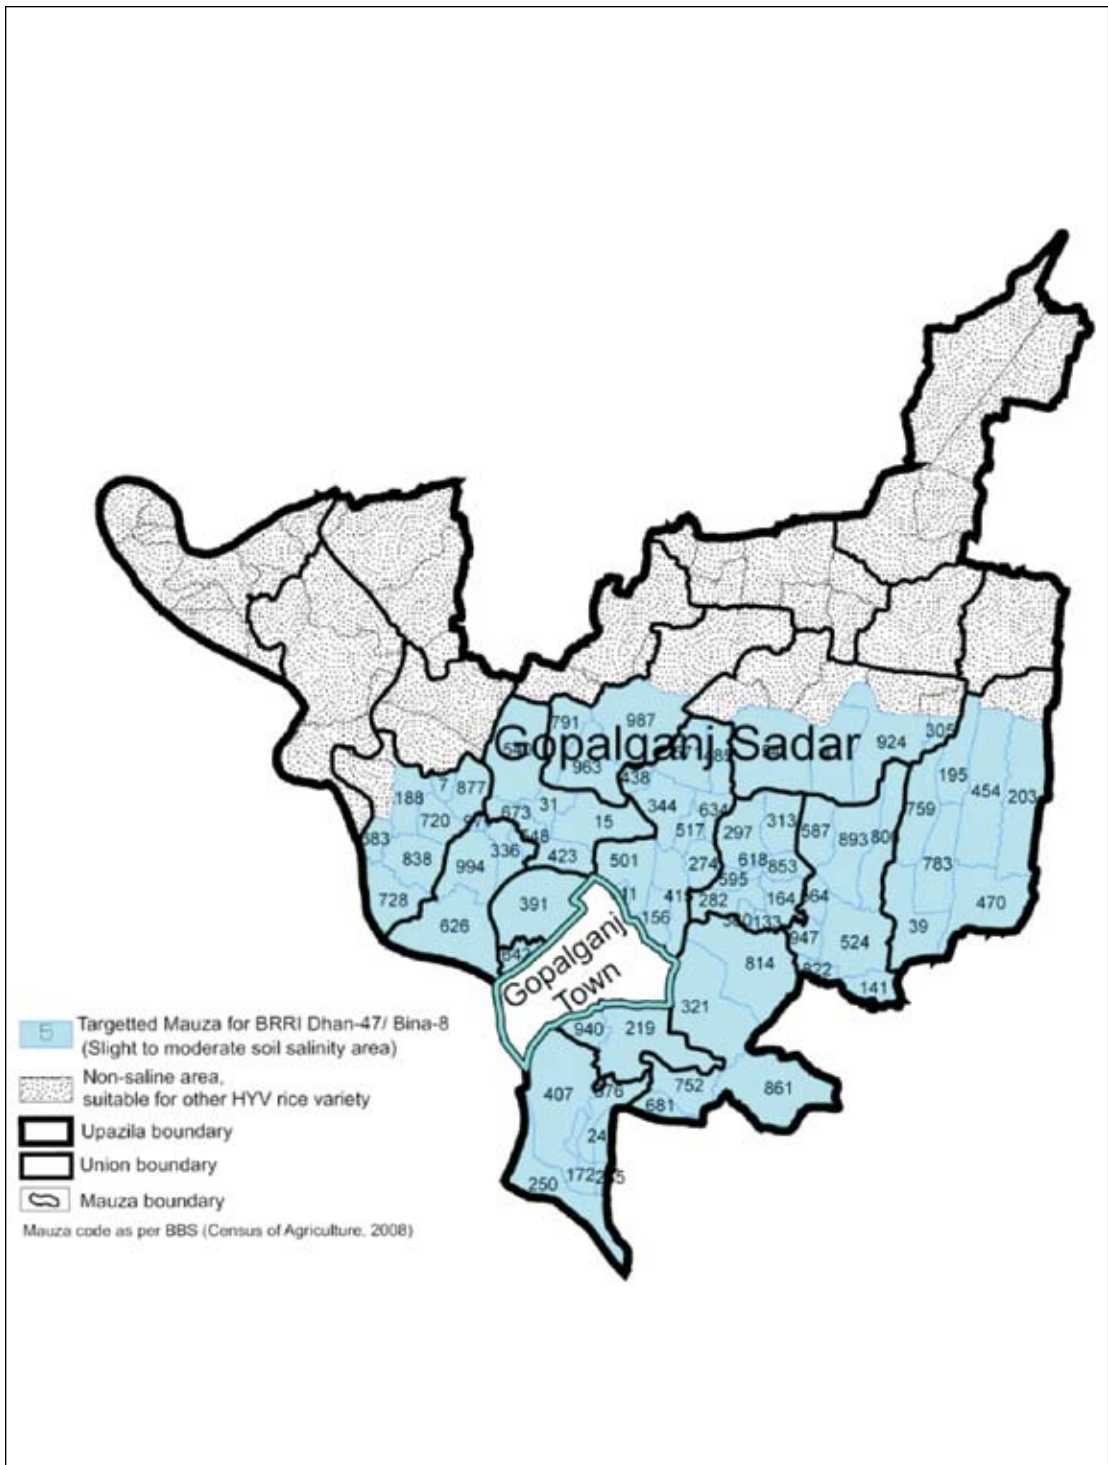

Map 4.26 Gopalganj Sadar Upazila, Gopalganj District