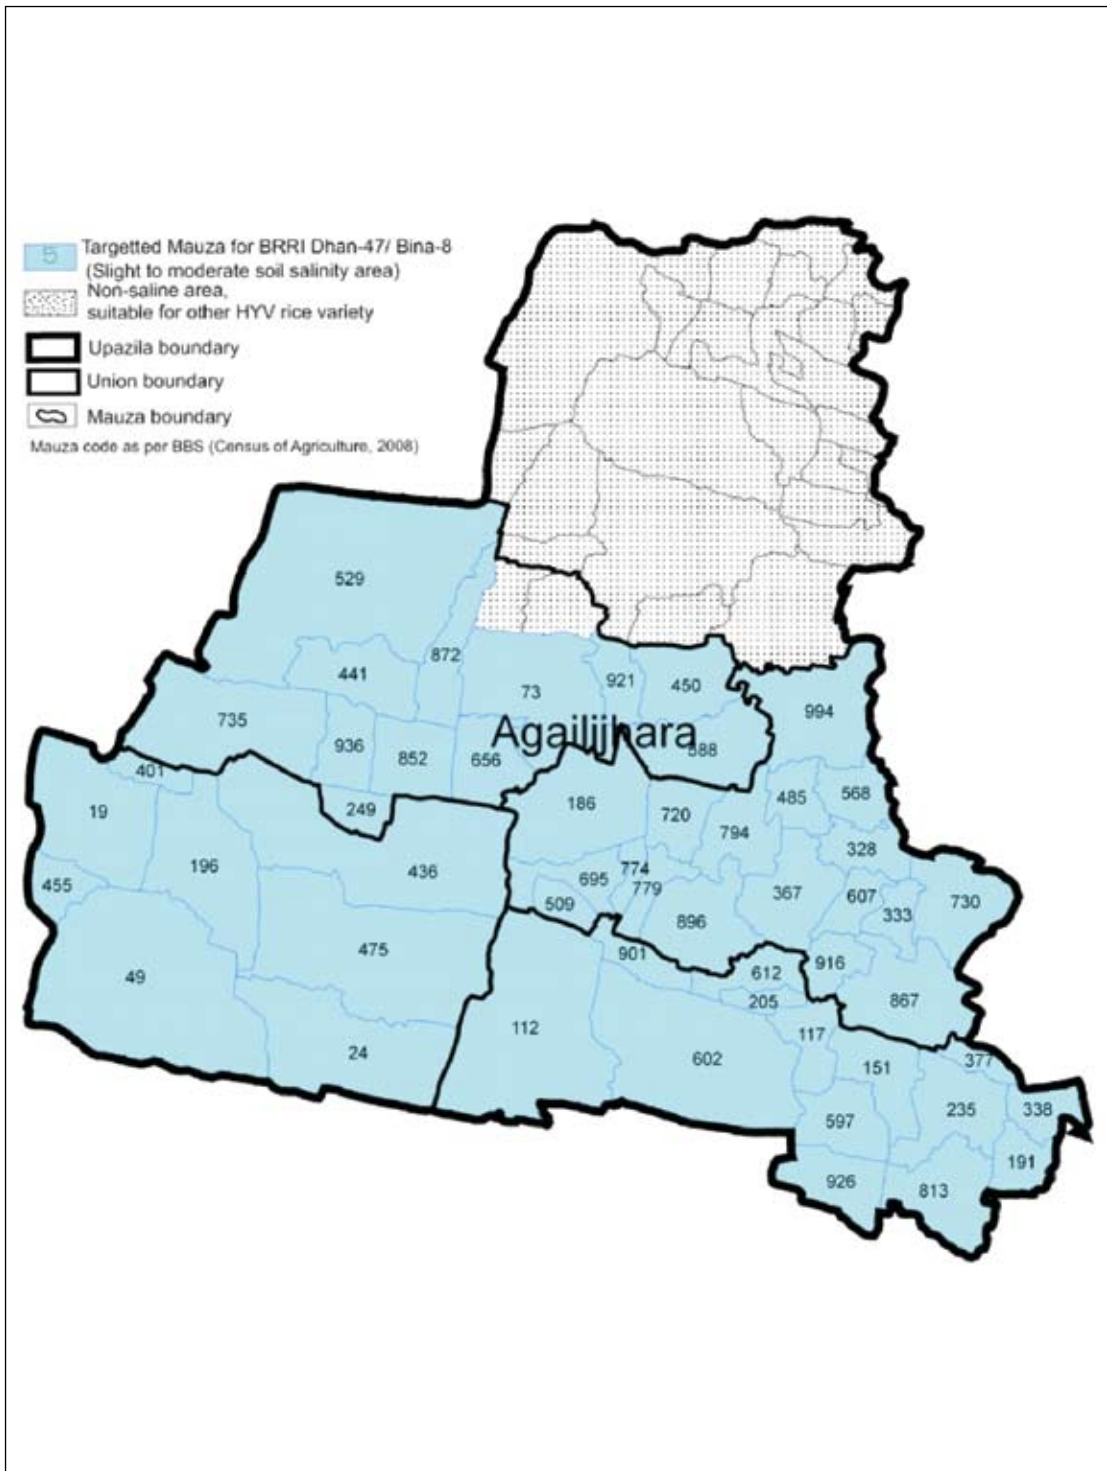

Map 4.15 Agailjhara Upazila, Barisal District